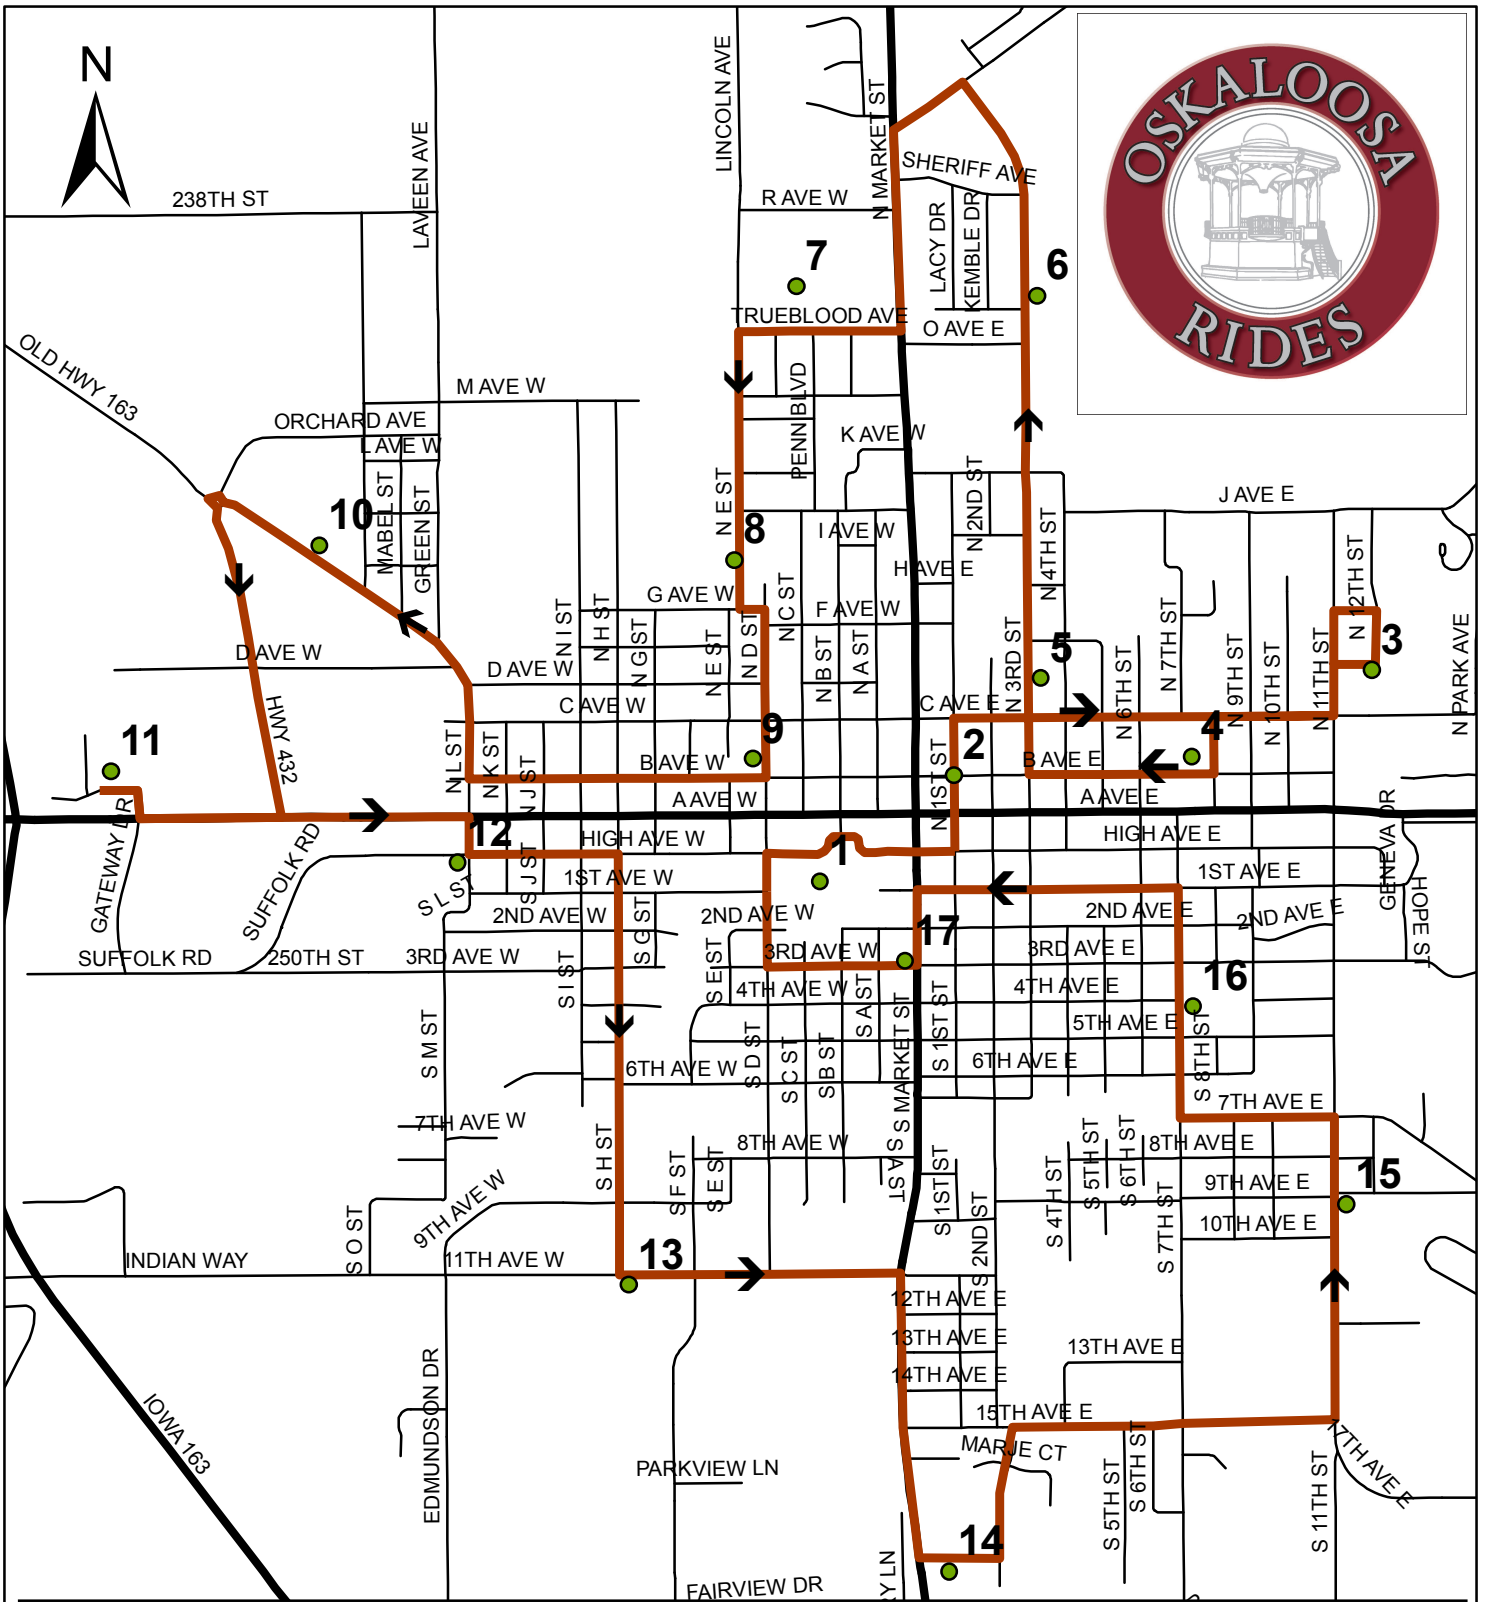

Oskaloosa Rides - Bus Route

Legend

- | | | |
|---|------------------------------------|--|
| ● 1 - Hy-Vee/Mall | ● 7 - William Penn University | ● 13 - Edmundson Park |
| ● 2 - Christian Opportunity Center | ● 8 - Christian School | ● 14 - Southern Hills/Highland Park Apartments |
| ● 3 - Hospital | ● 9 - Inglenook/Norwich Apartments | ● 15 - Shady Lodge |
| ● 4 - Agency on Aging | ● 10 - Oak Creek Village | ● 16 - Webster |
| ● 5 - YMCA | ● 11 - Walmart | ● 17 - Library |
| ● 6 - Middle/High School /George Daily Auditorium | ● 12 - Reserves at Ironwood | |

I need a ride for a time when Oskaloosa Rides isn't in service. What can I do?

10-15 Transit also offers a door-to-door service available 24 hours a day, 7 days a week. Fares are \$2.00 within Oskaloosa or \$4.00 within Mahaska County. Trips must be scheduled 24 hours in advance and are subject to availability of a driver and vehicle. Call 10-15 Transit at 800-227-6390 to schedule a trip.