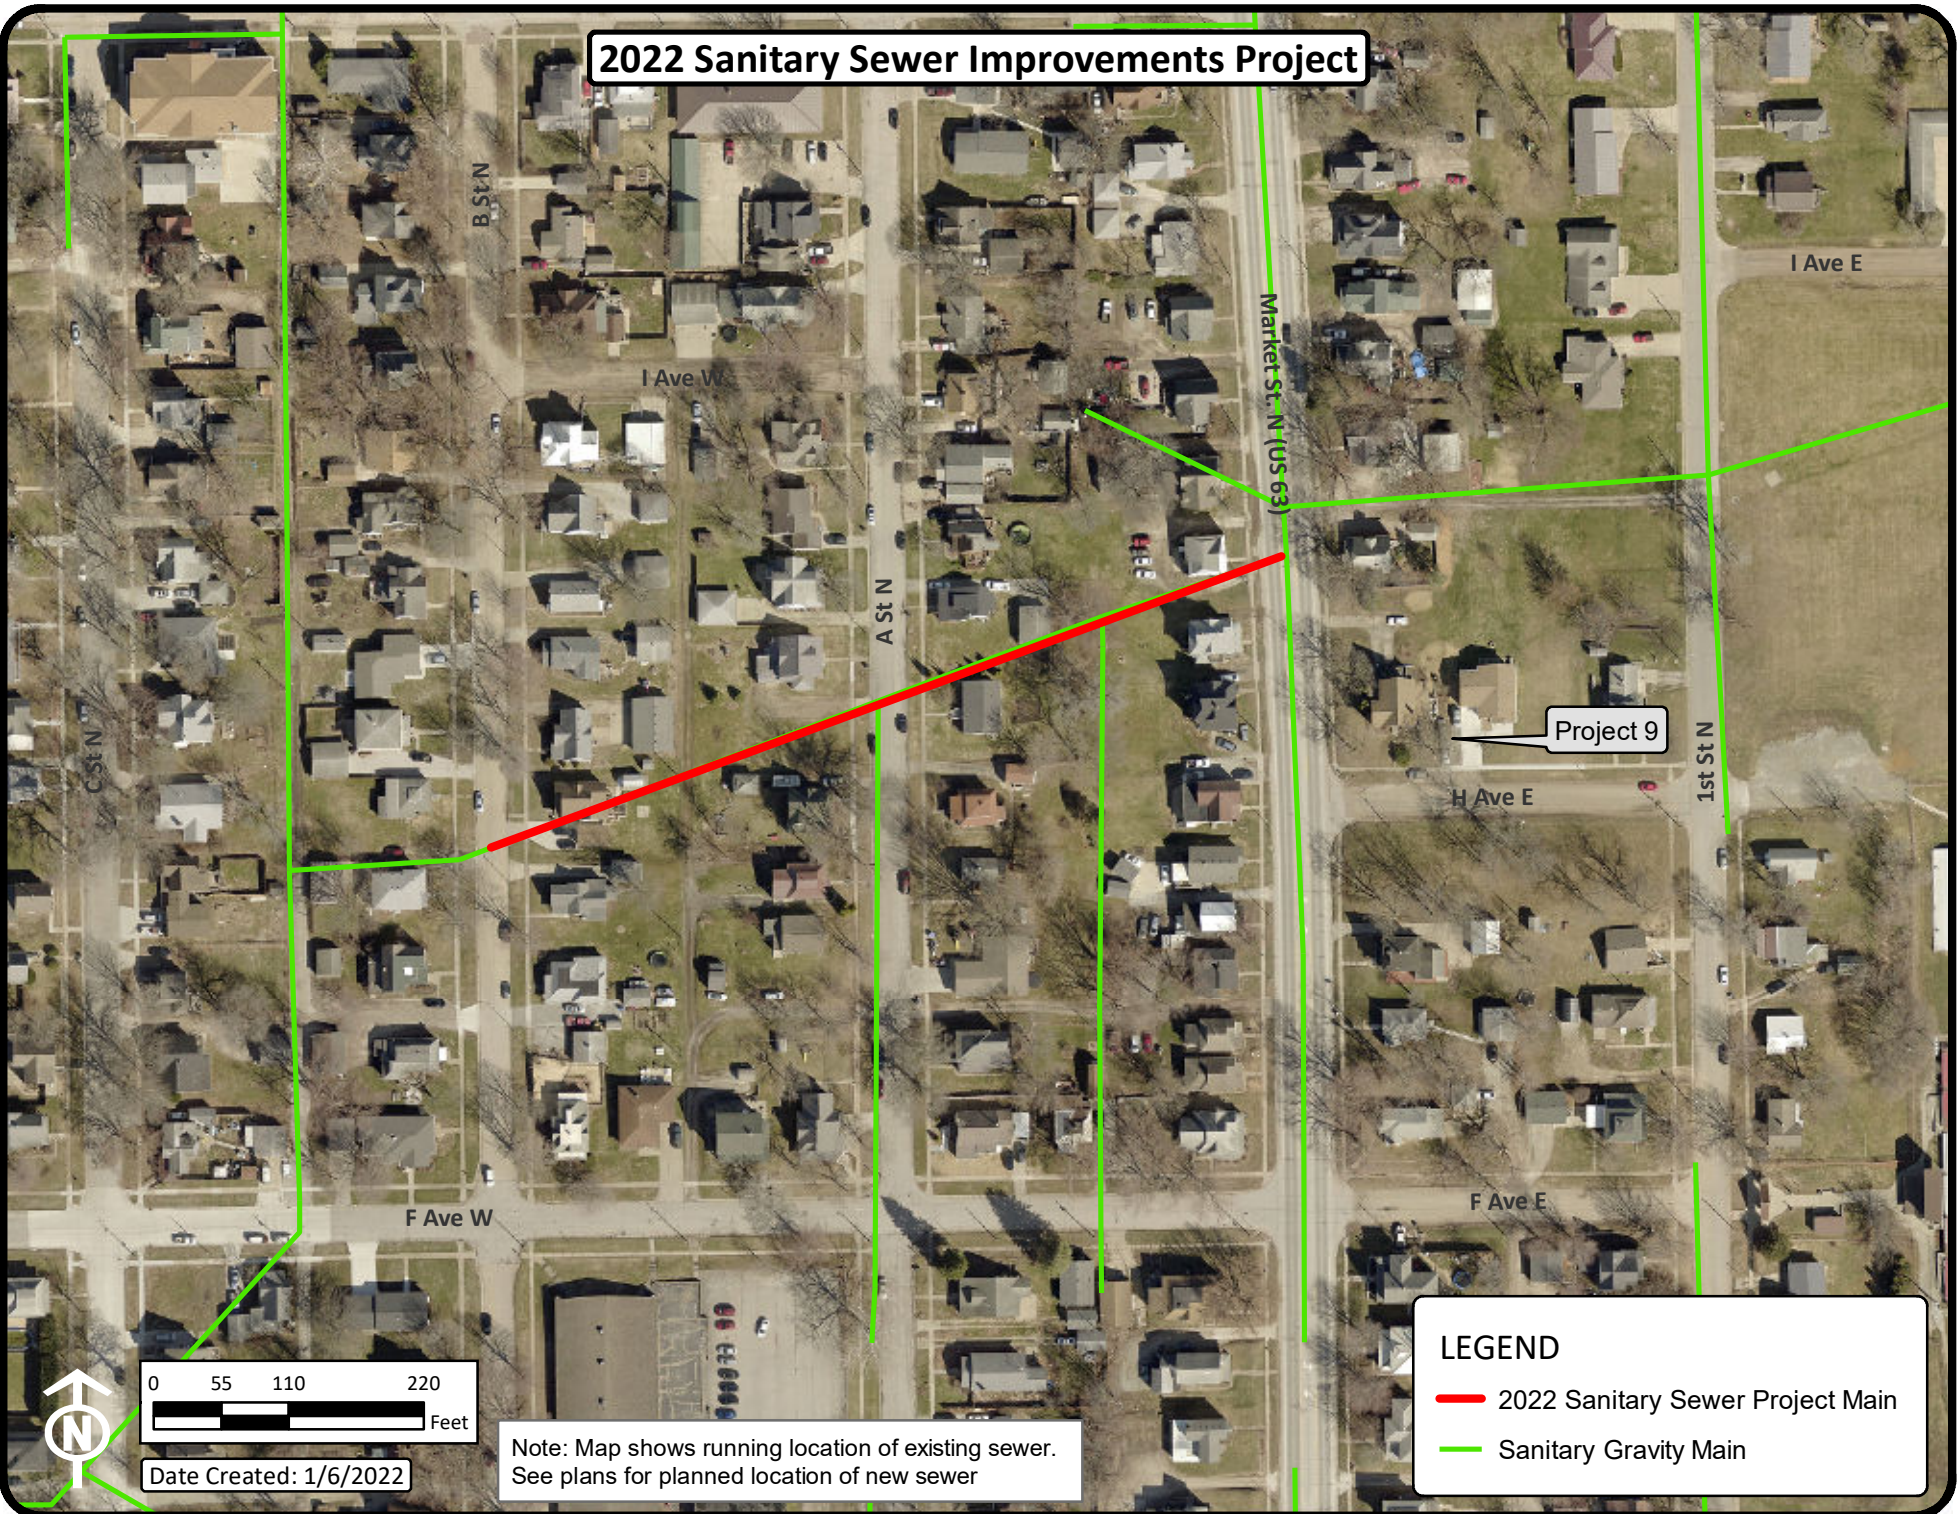

# 2022 Sanitary Sewer Improvements Project

Project 9

**LEGEND**

- 2022 Sanitary Sewer Project Main
- Sanitary Gravity Main

Date Created: 1/6/2022

Note: Map shows running location of existing sewer. See plans for planned location of new sewer