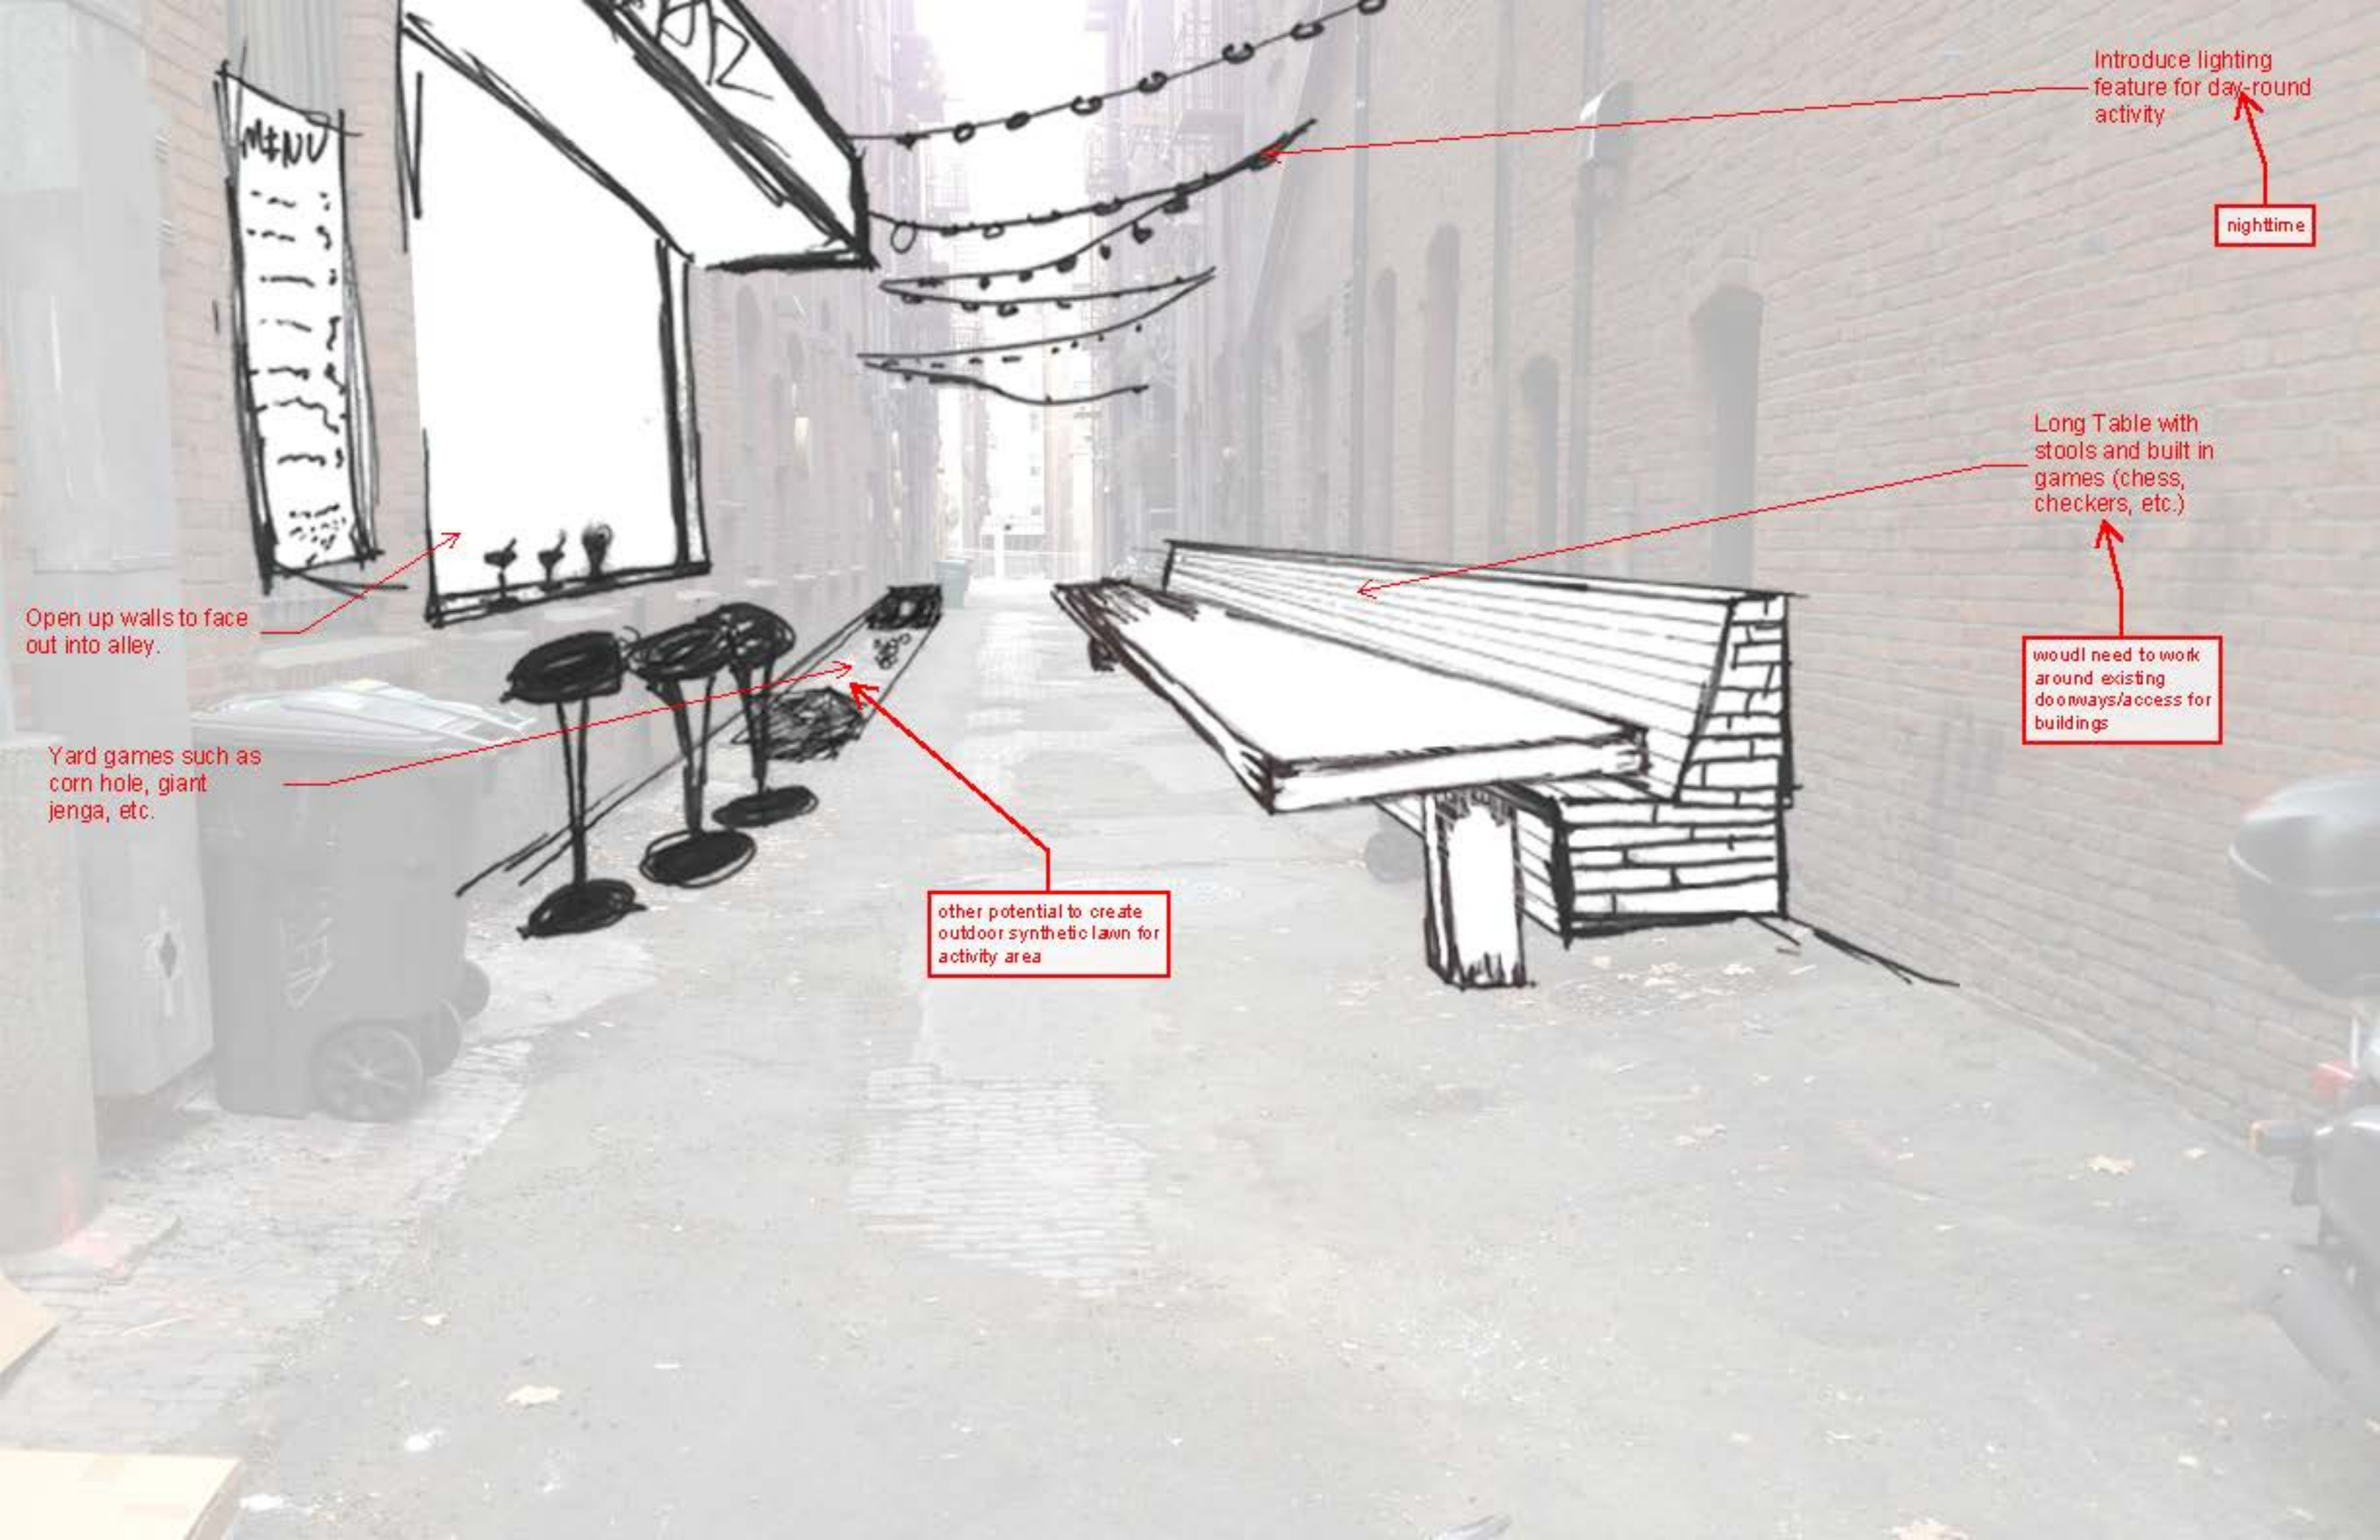

Overhead Art Installation - match colors in the Oskaloosa Logo - potentially enclose the alley to support use in more weather conditions.

Revamp mall food court to support multiple food trucks. Create indoor-outdoor connection for food and entertainment.

Performance Stage to bring life into the alley.

Green wall softens and break up brick. Could grow fruits/vegetables for surrounding businesses

Movable Pallet Furniture creates a 'green' aesthetic.

Introduce lighting feature for day-round activity

nighttime

Long Table with stools and built in games (chess, checkers, etc.)

would need to work around existing dooways/access for buildings

other potential to create outdoor synthetic lawn for activity area

Open up walls to face out into alley.

Yard games such as corn hole, giant jenga, etc.