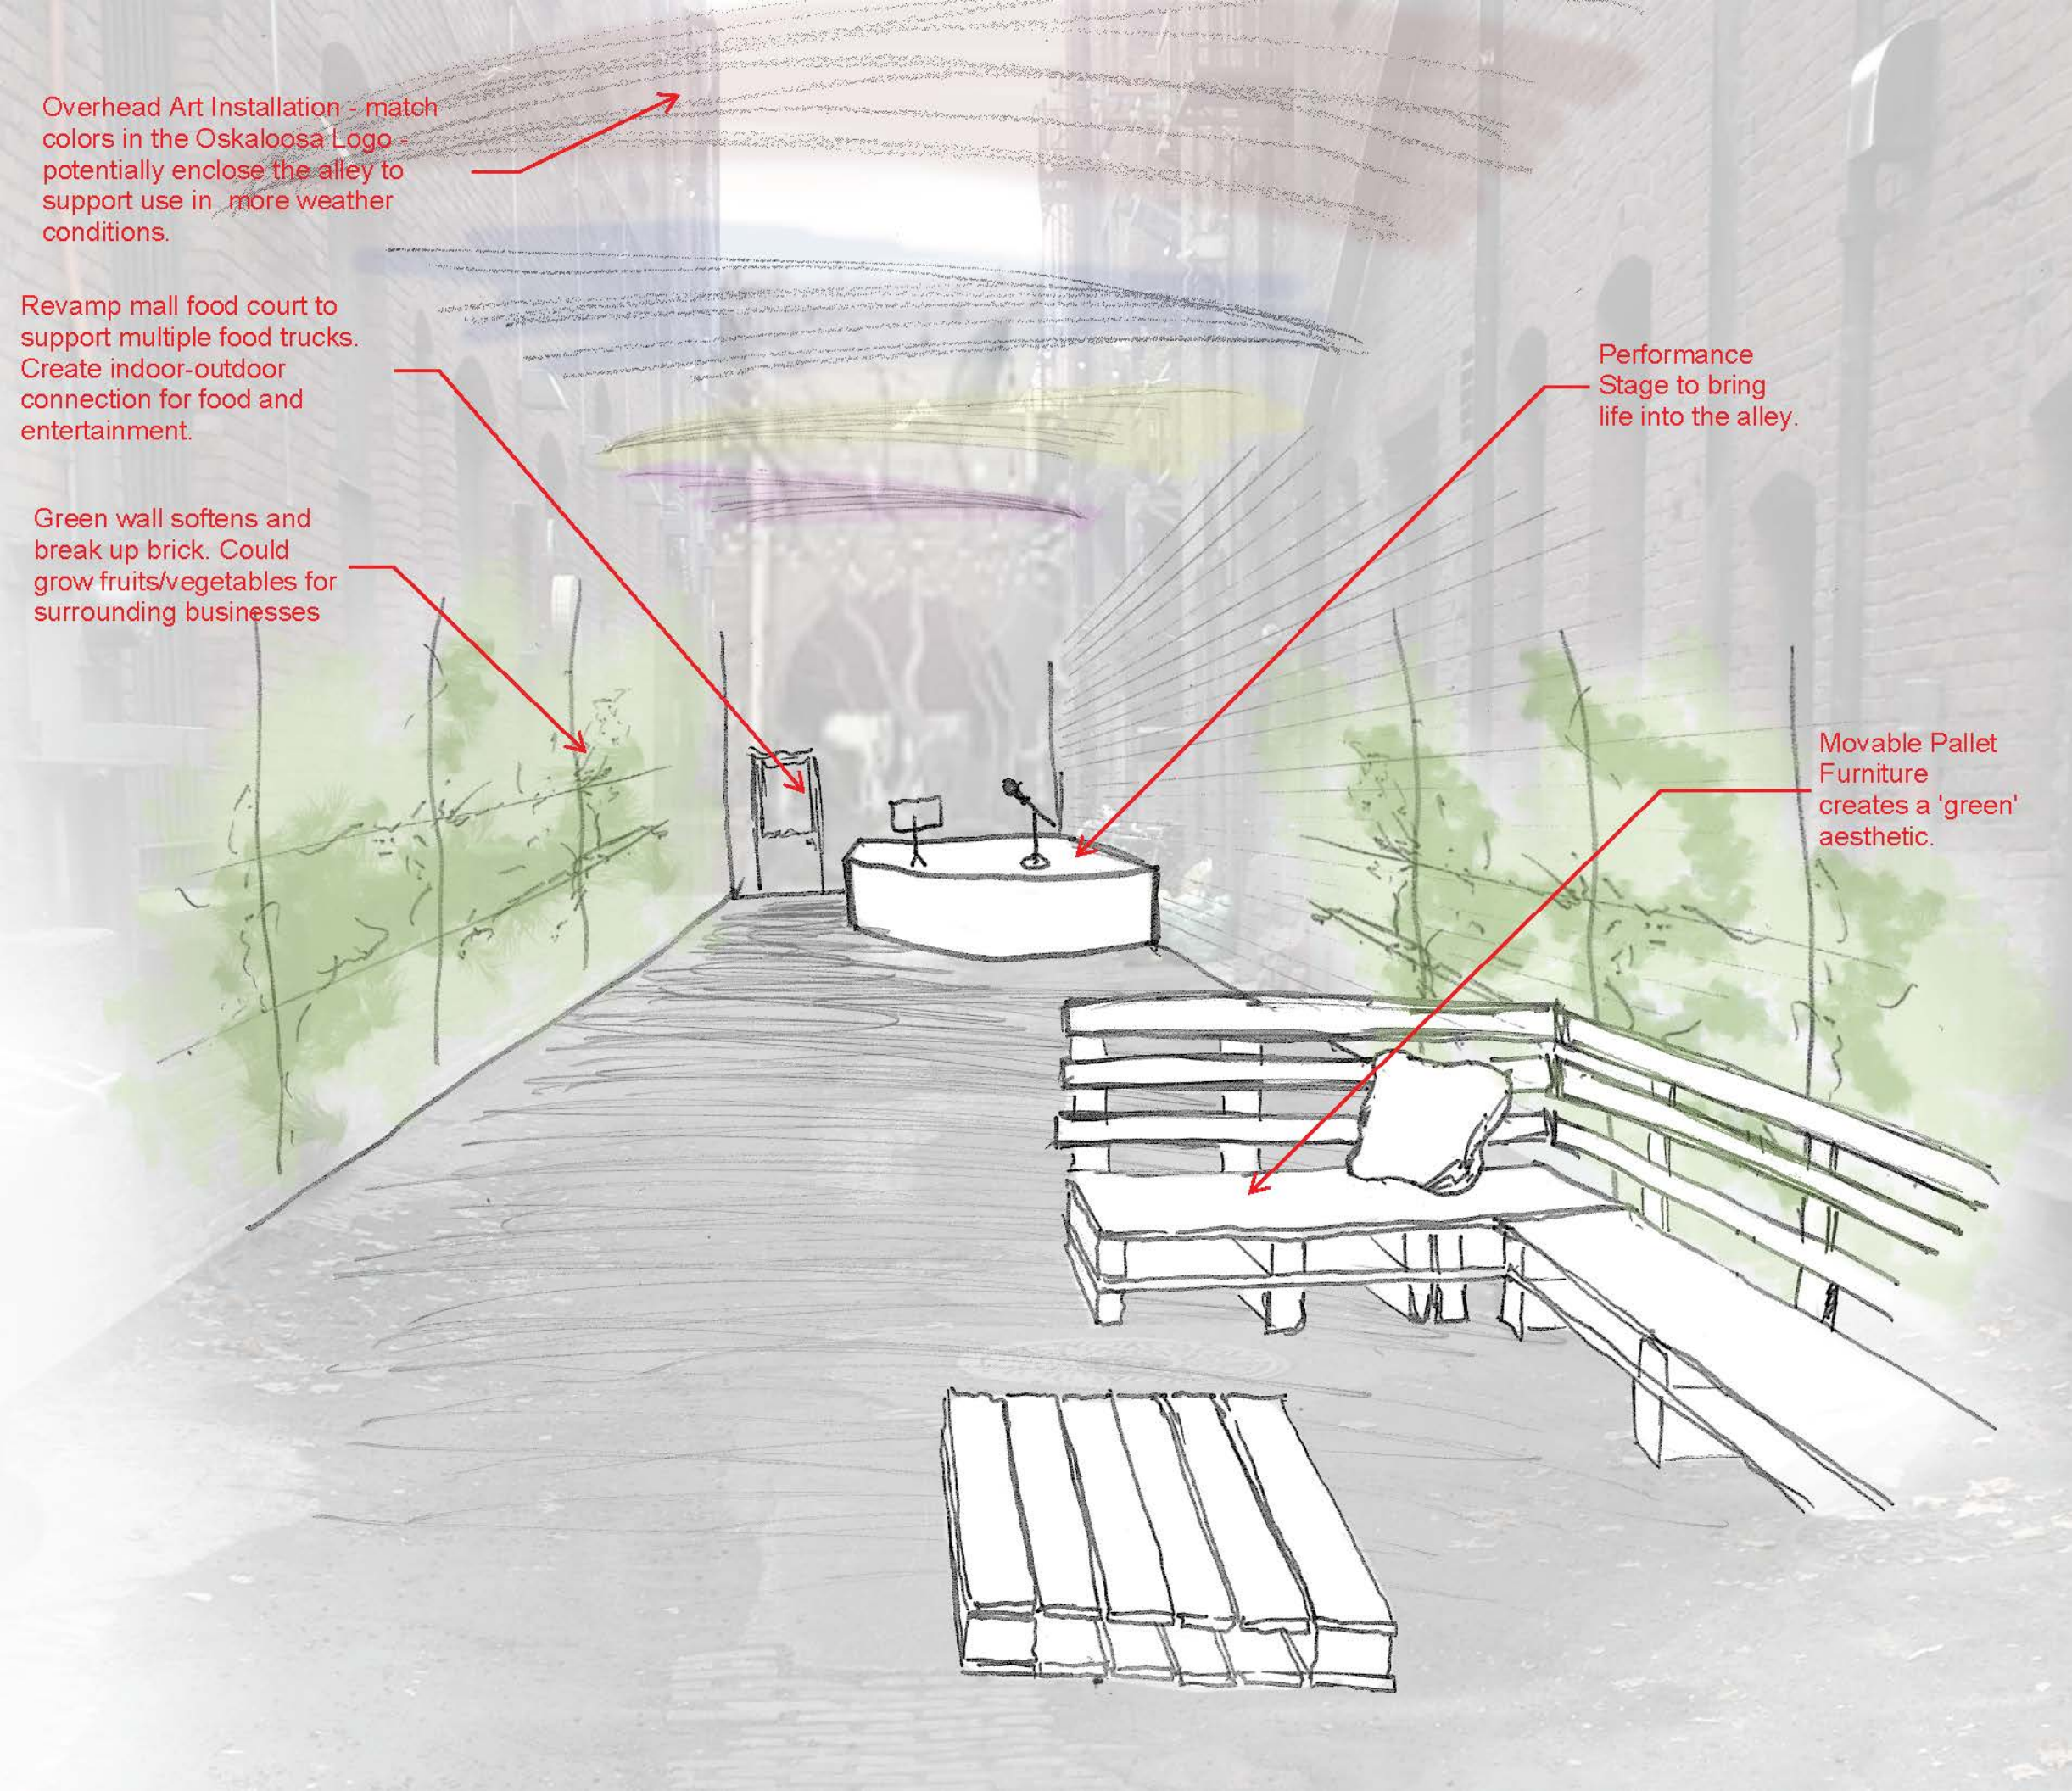

Overhead Art Installation - match colors in the Oskaloosa Logo - potentially enclose the alley to support use in more weather conditions.

Revamp mall food court to support multiple food trucks. Create indoor-outdoor connection for food and entertainment.

Performance Stage to bring life into the alley.

Green wall softens and break up brick. Could grow fruits/vegetables for surrounding businesses

Movable Pallet Furniture creates a 'green' aesthetic.

Introduce lighting feature for day-round activity

nighttime

Long Table with stools and built in games (chess, checkers, etc.)

would need to work around existing dooways/access for buildings

other potential to create outdoor synthetic lawn for activity area

Open up walls to face out into alley.

Yard games such as corn hole, giant jenga, etc.