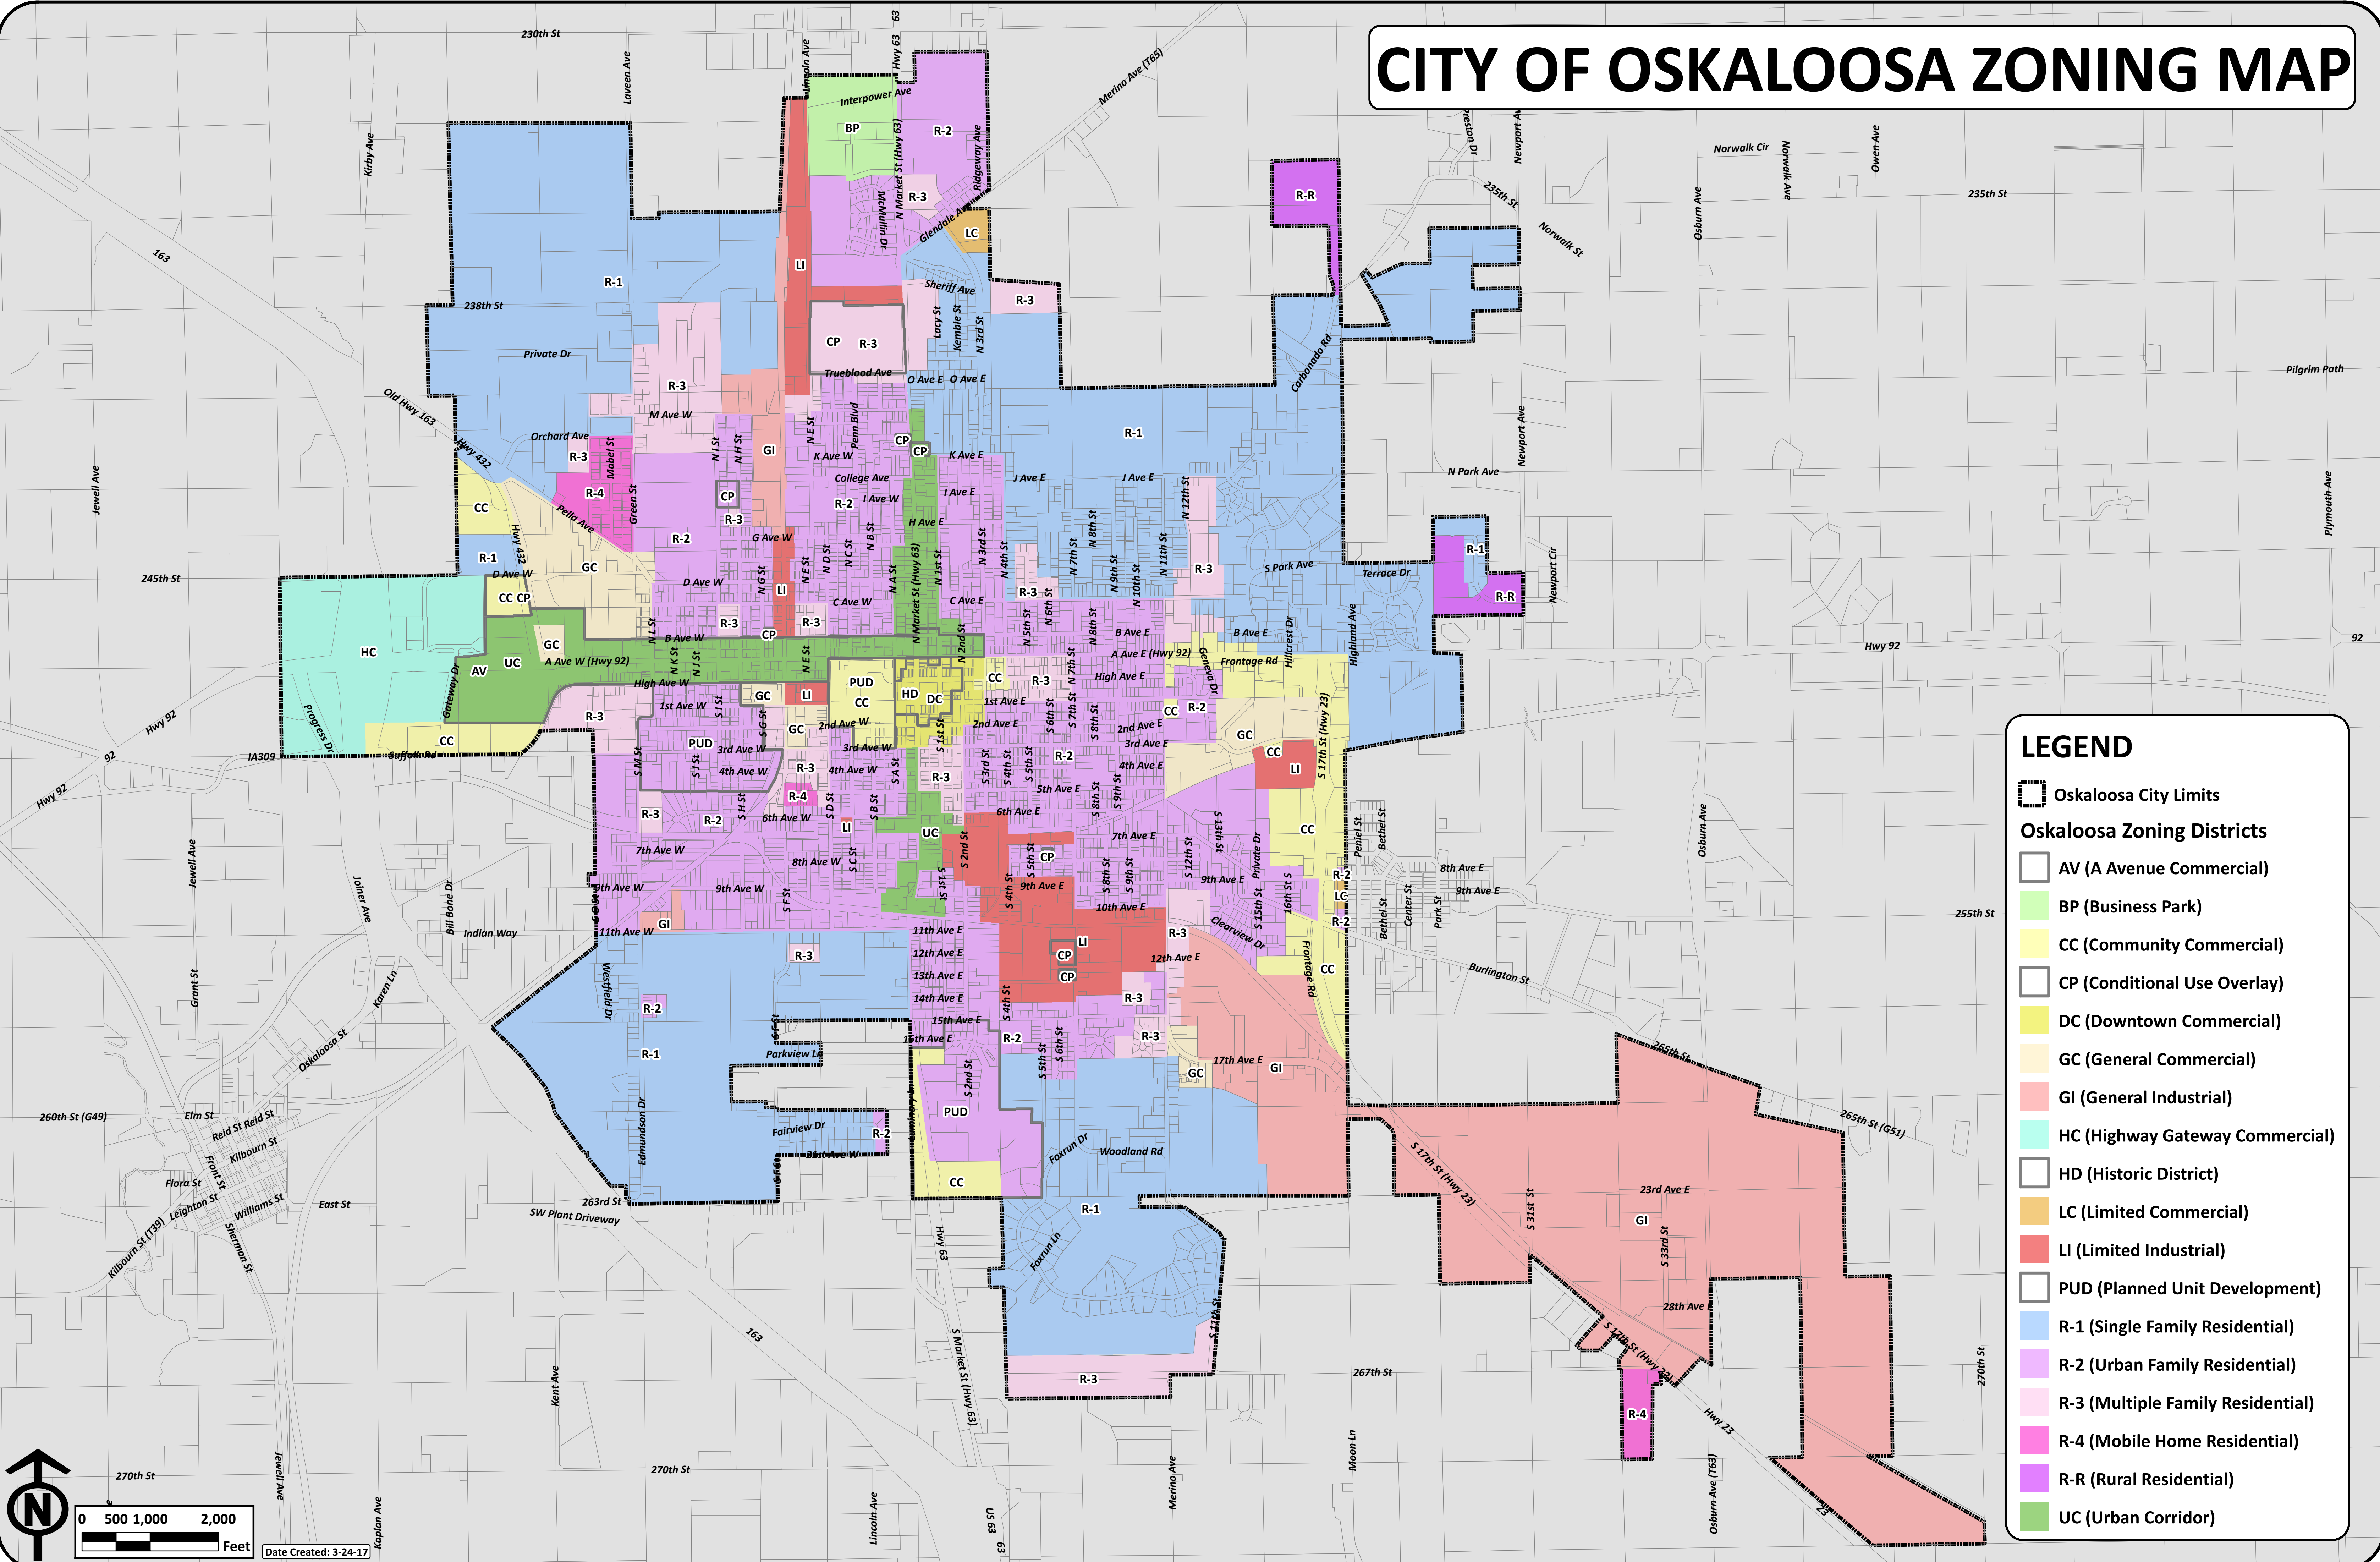

CITY OF OSKALOOSA ZONING MAP

LEGEND

- Oskaloosa City Limits
- Oskaloosa Zoning Districts**
- AV (A Avenue Commercial)
- BP (Business Park)
- CC (Community Commercial)
- CP (Conditional Use Overlay)
- DC (Downtown Commercial)
- GC (General Commercial)
- GI (General Industrial)
- HC (Highway Gateway Commercial)
- HD (Historic District)
- LC (Limited Commercial)
- LI (Limited Industrial)
- PUD (Planned Unit Development)
- R-1 (Single Family Residential)
- R-2 (Urban Family Residential)
- R-3 (Multiple Family Residential)
- R-4 (Mobile Home Residential)
- R-R (Rural Residential)
- UC (Urban Corridor)