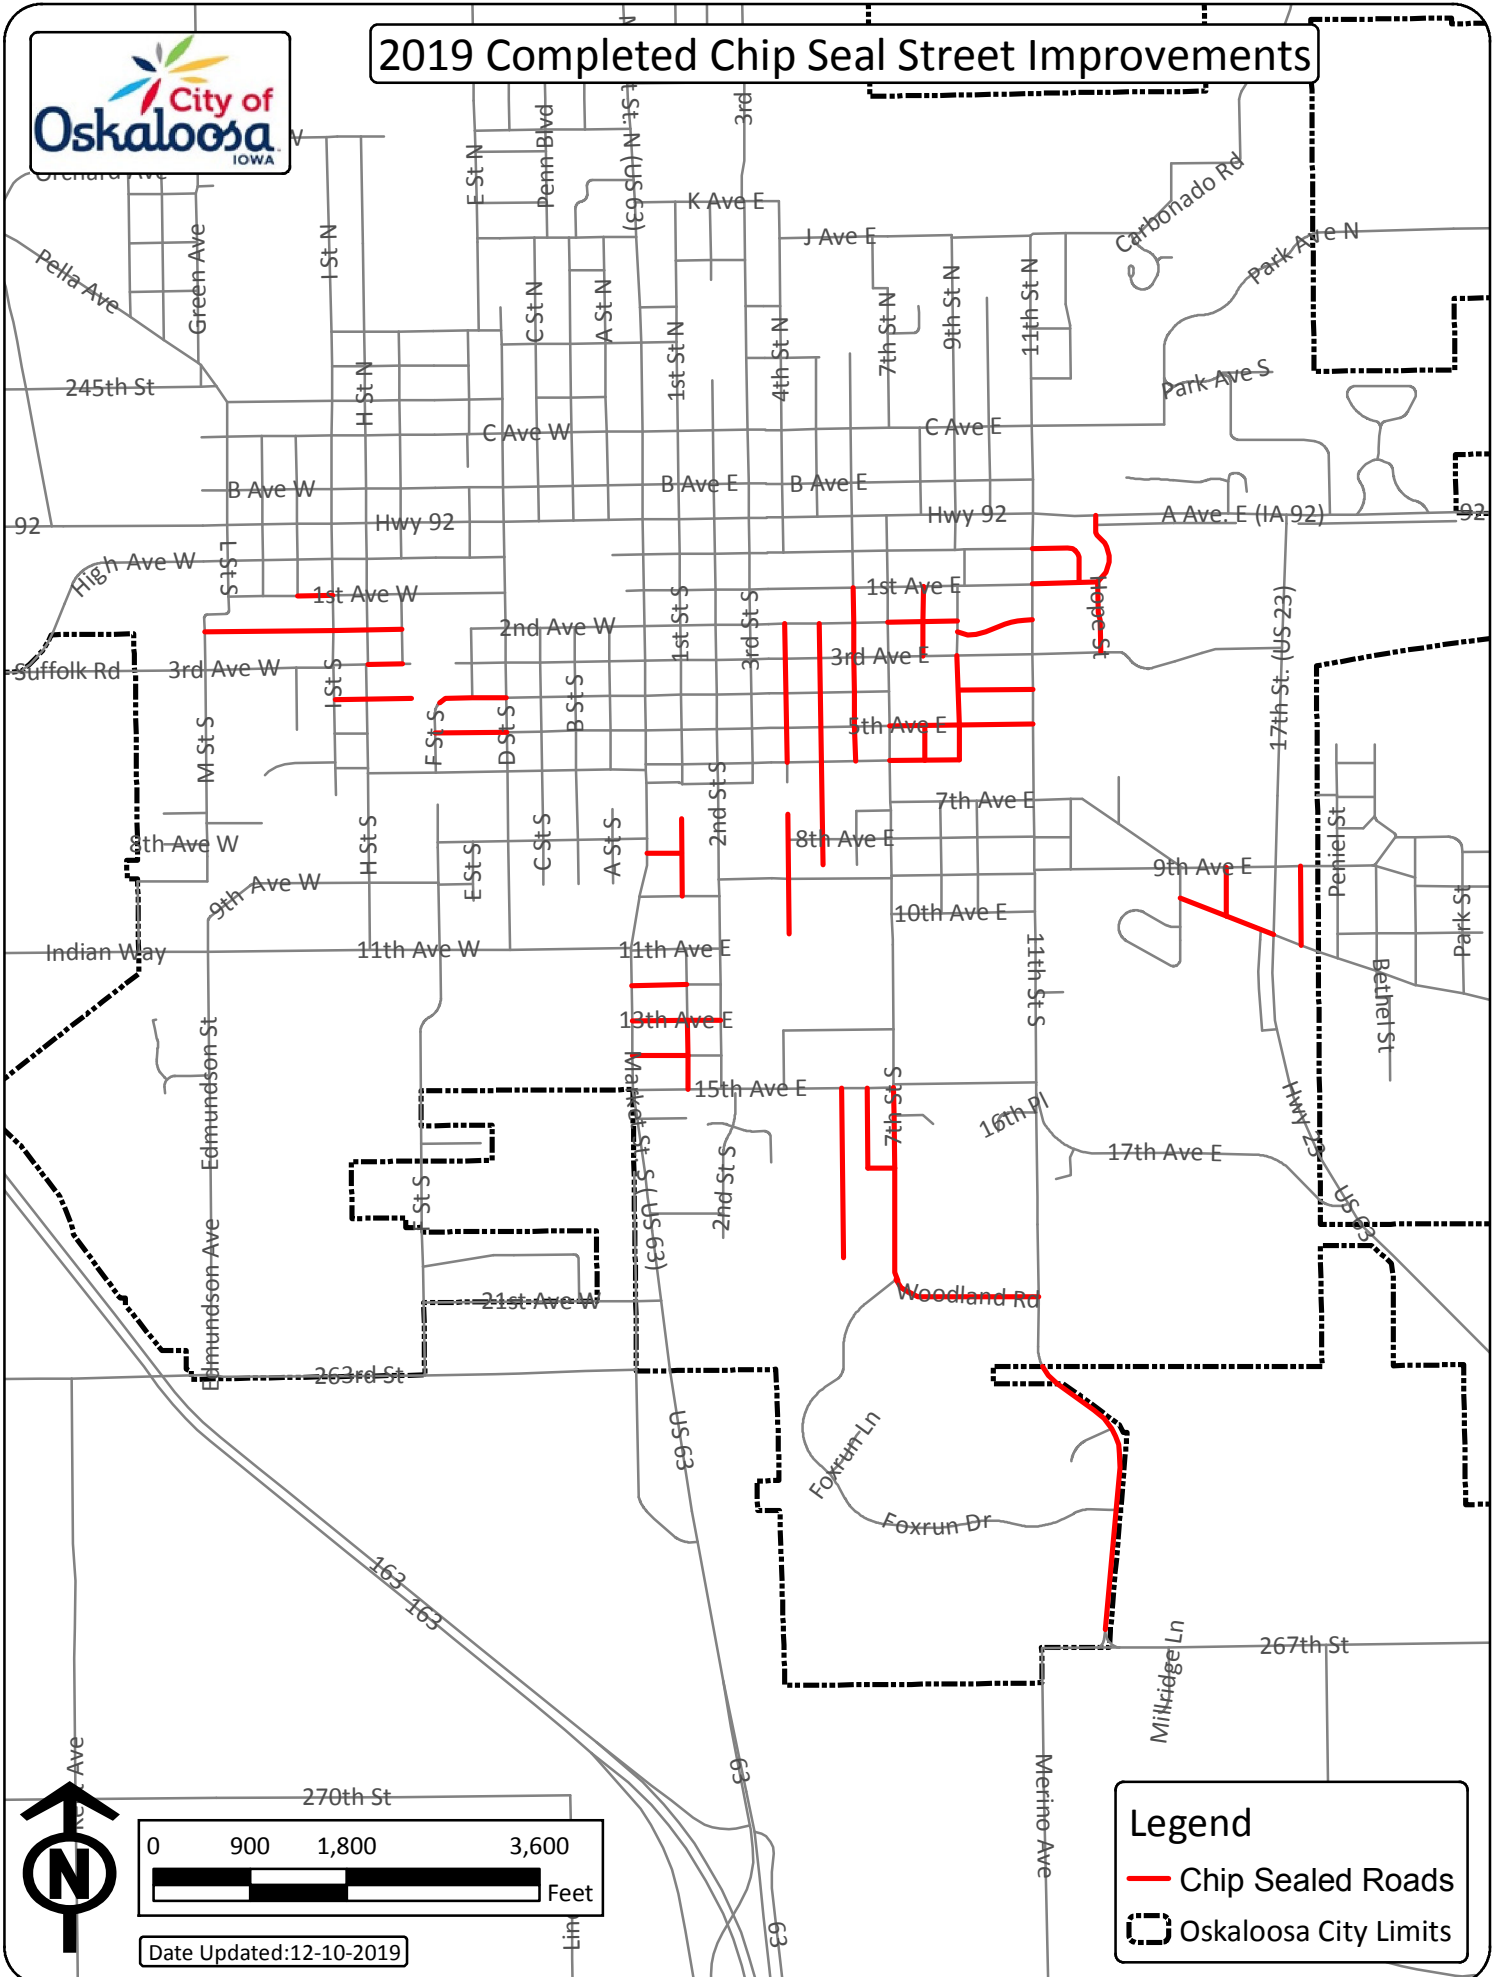

2019 Completed Chip Seal Street Improvements

Legend

- Chip Sealed Roads
- - - Oskaloosa City Limits

0 900 1,800 3,600 Feet

Date Updated: 12-10-2019