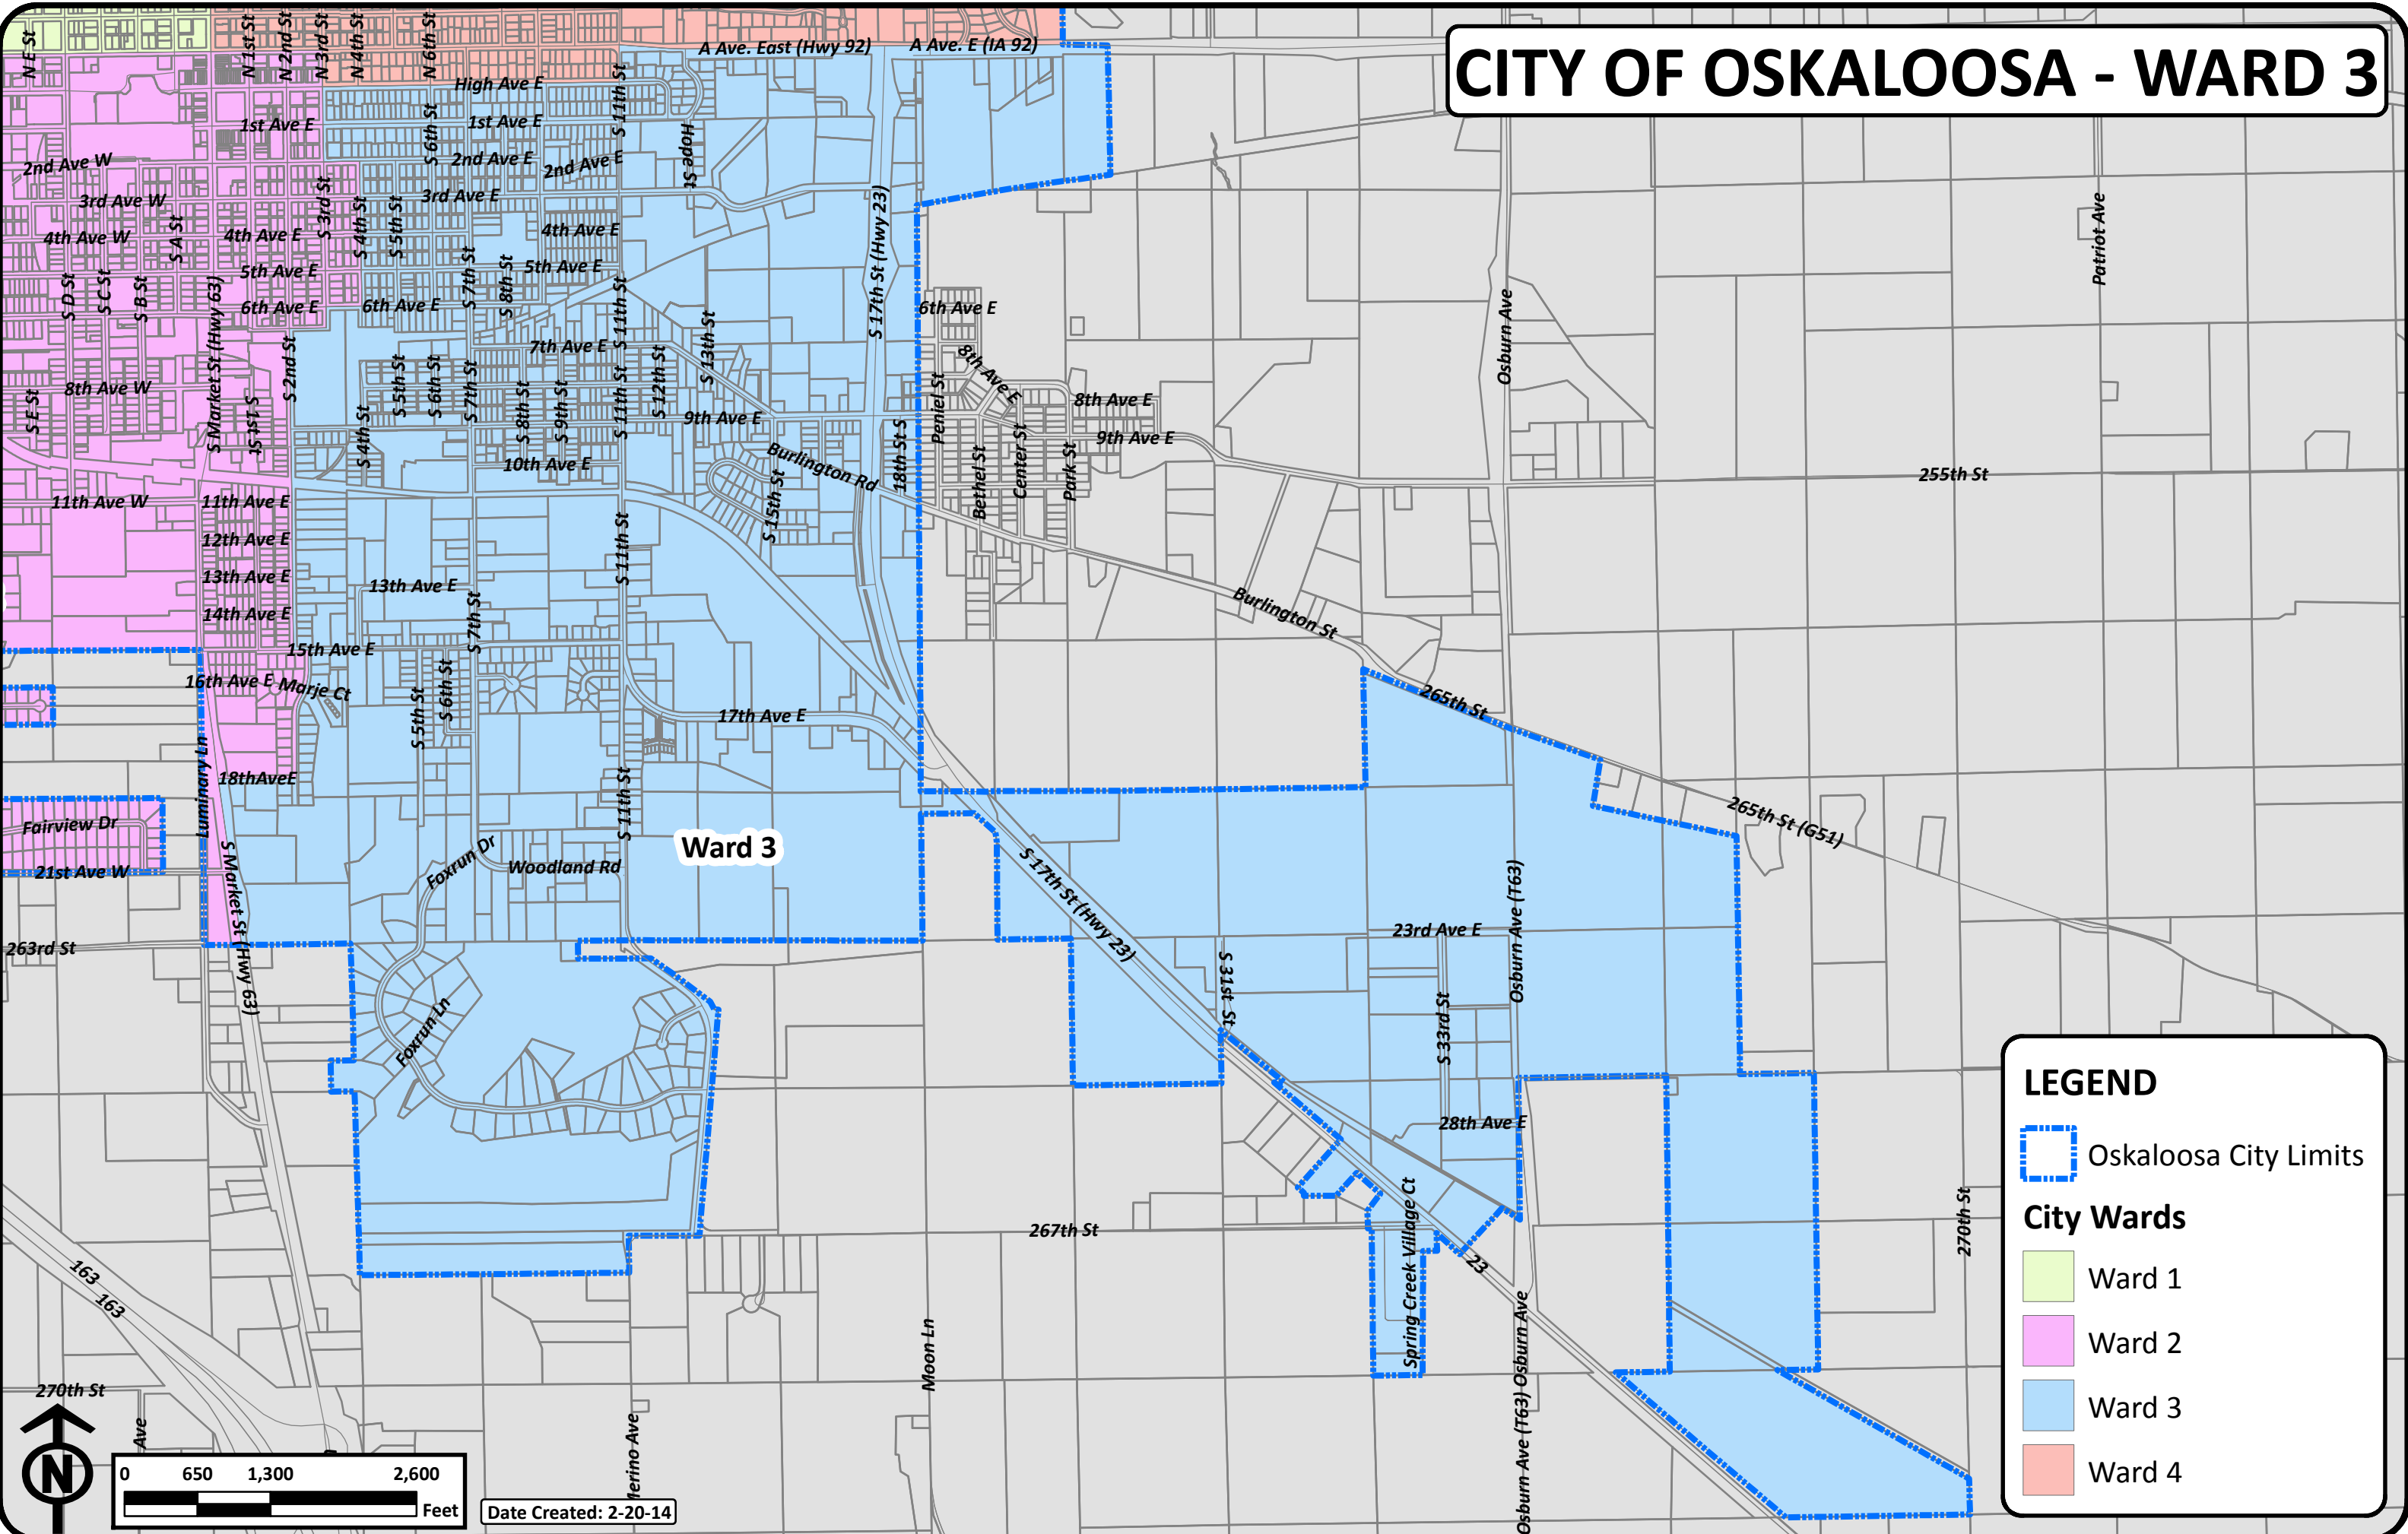

# CITY OF OSKALOOSA - WARD 3

**LEGEND**

- Oskaloosa City Limits
- City Wards**
  - Ward 1
  - Ward 2
  - Ward 3
  - Ward 4

0 650 1,300 2,600 Feet

Date Created: 2-20-14