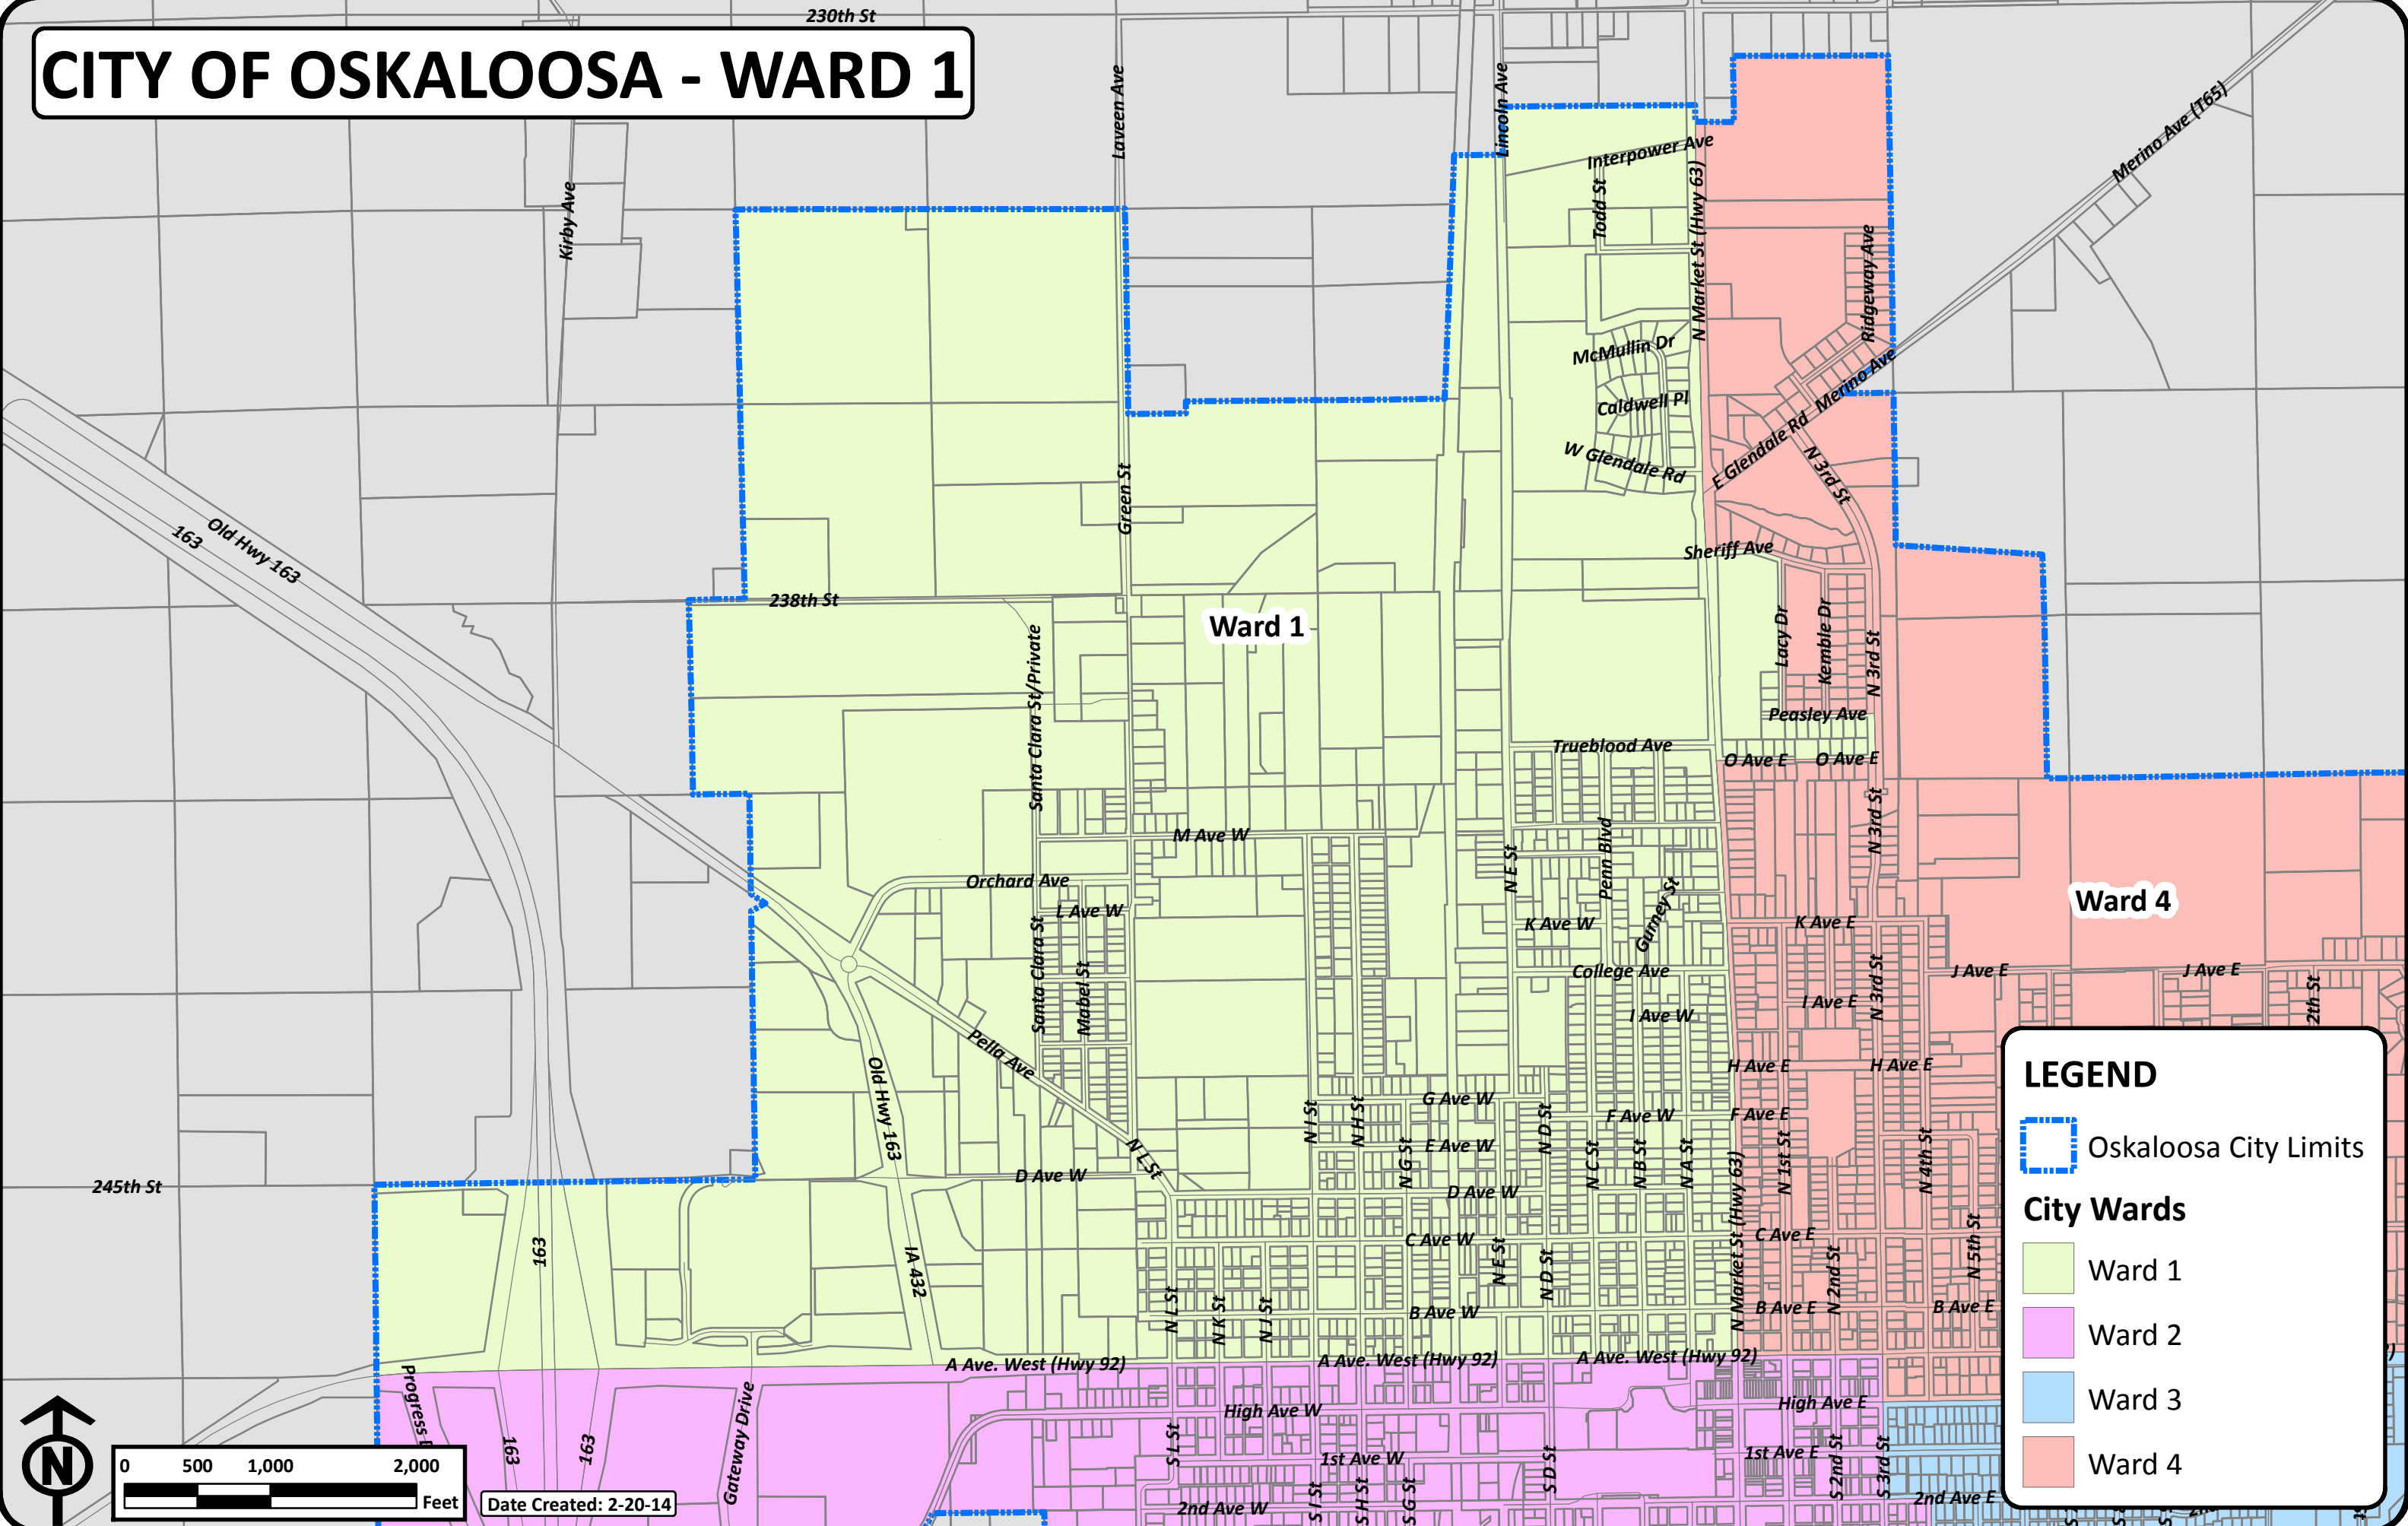

CITY OF OSKALOOSA - WARD 1

LEGEND

 Oskaloosa City Limits

City Wards

-  Ward 1
-  Ward 2
-  Ward 3
-  Ward 4

Date Created: 2-20-14

0 500 1,000 2,000 Feet