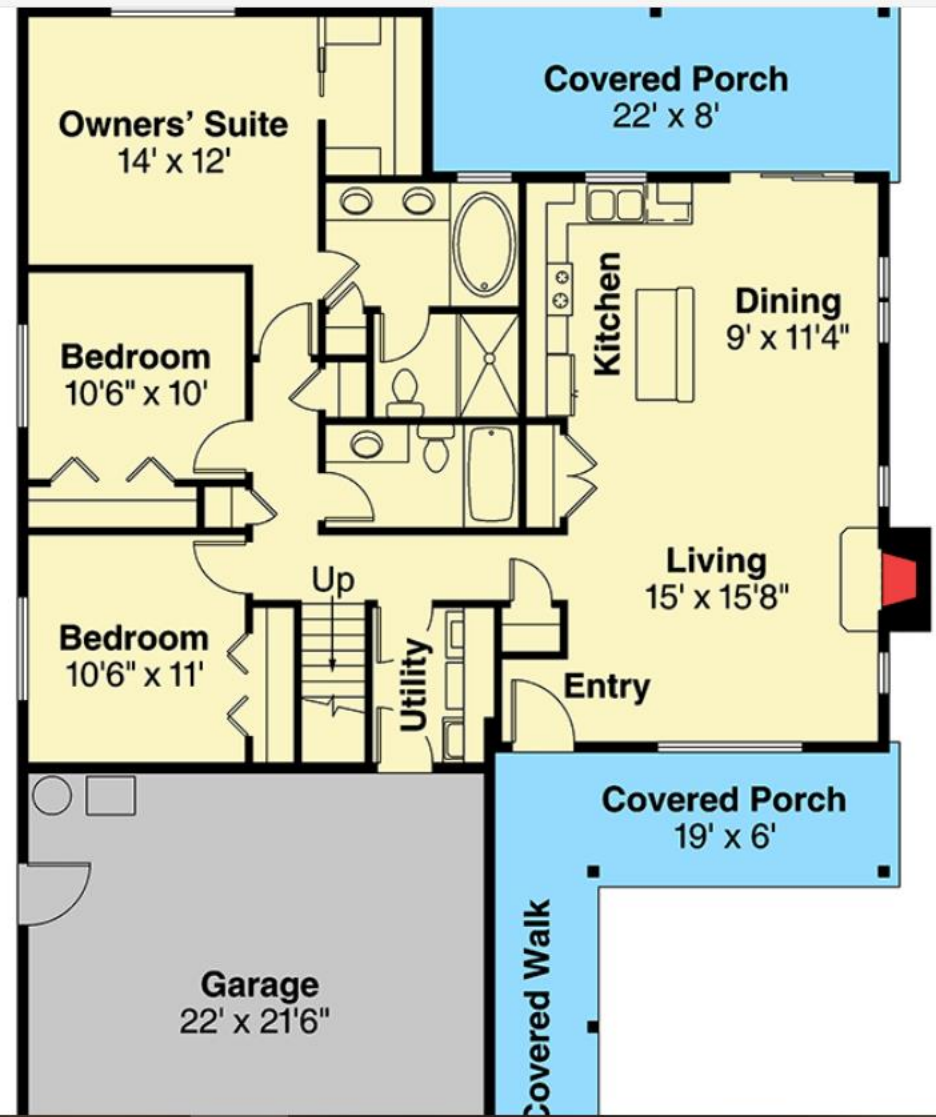

Plan 72697DA Compact Ranch Home Plan

1,369 Heated S.F. **3** Beds **2** Baths **1-2** Stories **2** Cars

🖨️ Print 📄 Share 🔄 Compare ...

📍 FAVORITE

Plan 72697DA
Jump to...

Print

[PURCHASE OPTIONS](#)

NEED HELP?
800-854-7852

44 Wide
59 Deep
8 on 12 Roof

Plan 72697DA
Jump to...

Print

PURCHASE OPTIONS

NEED HELP?
800-854-7852

Bonus [Pin it](#)

REVERSE FLOOR PLAN