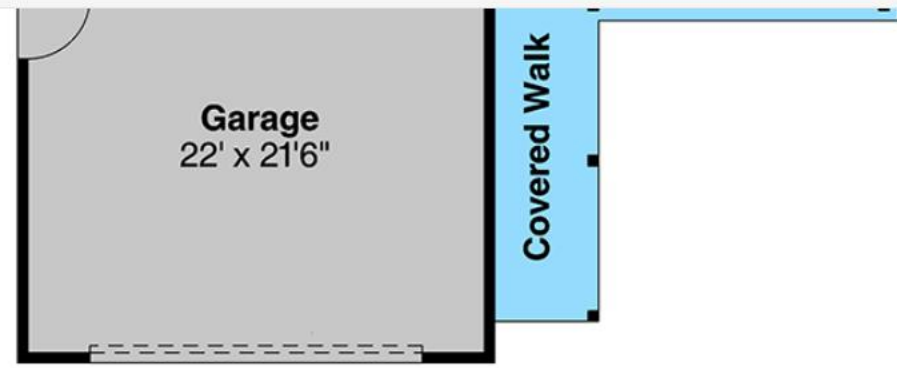

44 Wide
59 Deep
8 on 12 Roof

Plan 72697DA
Jump to...

Print

PURCHASE OPTIONS

NEED HELP?
800-854-7852

Bonus [Pin it](#)

REVERSE FLOOR PLAN