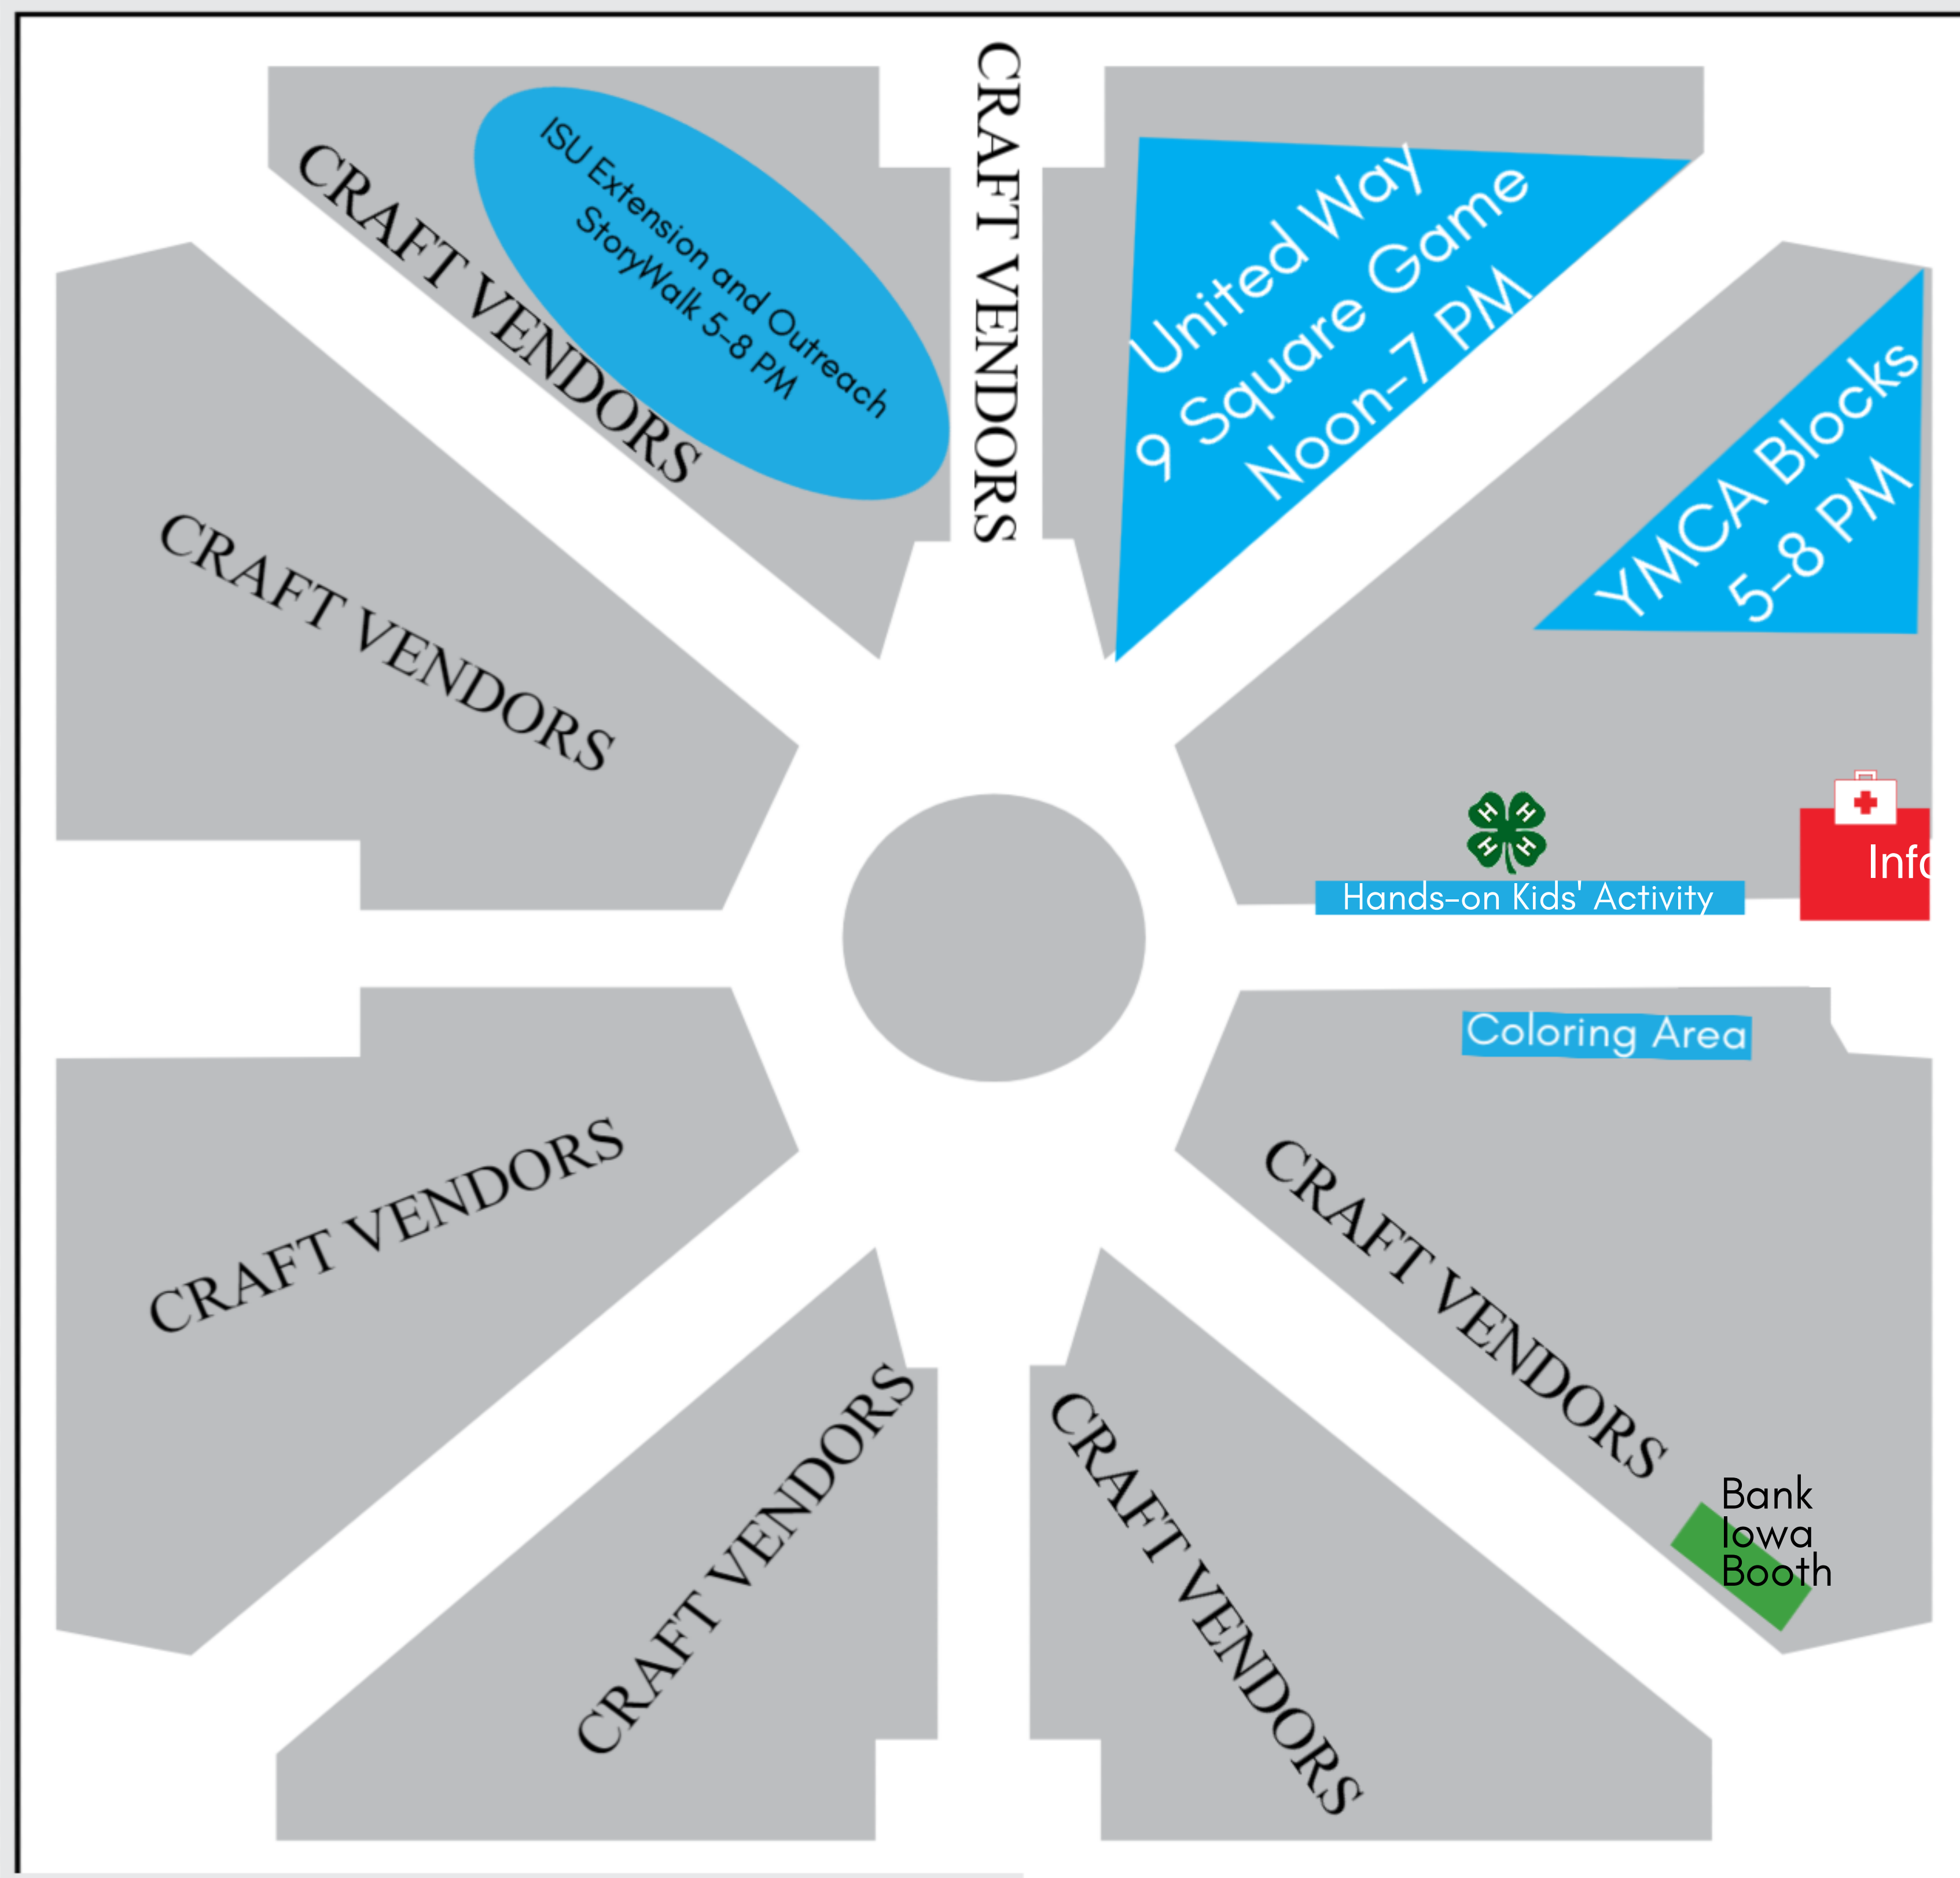

Sweet Corn Serenade

Thursday, July 27, 2023

Farm Bureau's
Kids' Zone
5-8 PM

Ohana Pedal Pull
Register 5:30 PM
Pull 6:00 PM

Iowa Corn
Funny Car

Red Rock Threshers
Tractor Teeter Totter
5-8 PM

HIGH AVE

Snobiz

Express 5-7 PM

mahaska van

Corn, Burgers, Pie, Drinks

Grubby

Cotton Candy

Picnic Tables

Tickets

Tickets

STAGE

Tractor Wagon Ride 5-8 PM
Line up near alley

MAHASKA COUNTY COURTHOUSE

Tractor wagon rides will load and unload between the Courthouse and Law Enforcement Center. Route goes down High Avenue East to South 7th, turn right (south), turn right (west) onto 1st Avenue East. Turn right (north) down alley behind MidWestOne.

Dumpster

Trash Truck

JC Johns

MidWestOne Bank

Fat Cow

Tipsy

Delicia

Bags Tourney
Sign-up 4-5 PM
Bags Fly 5 PM