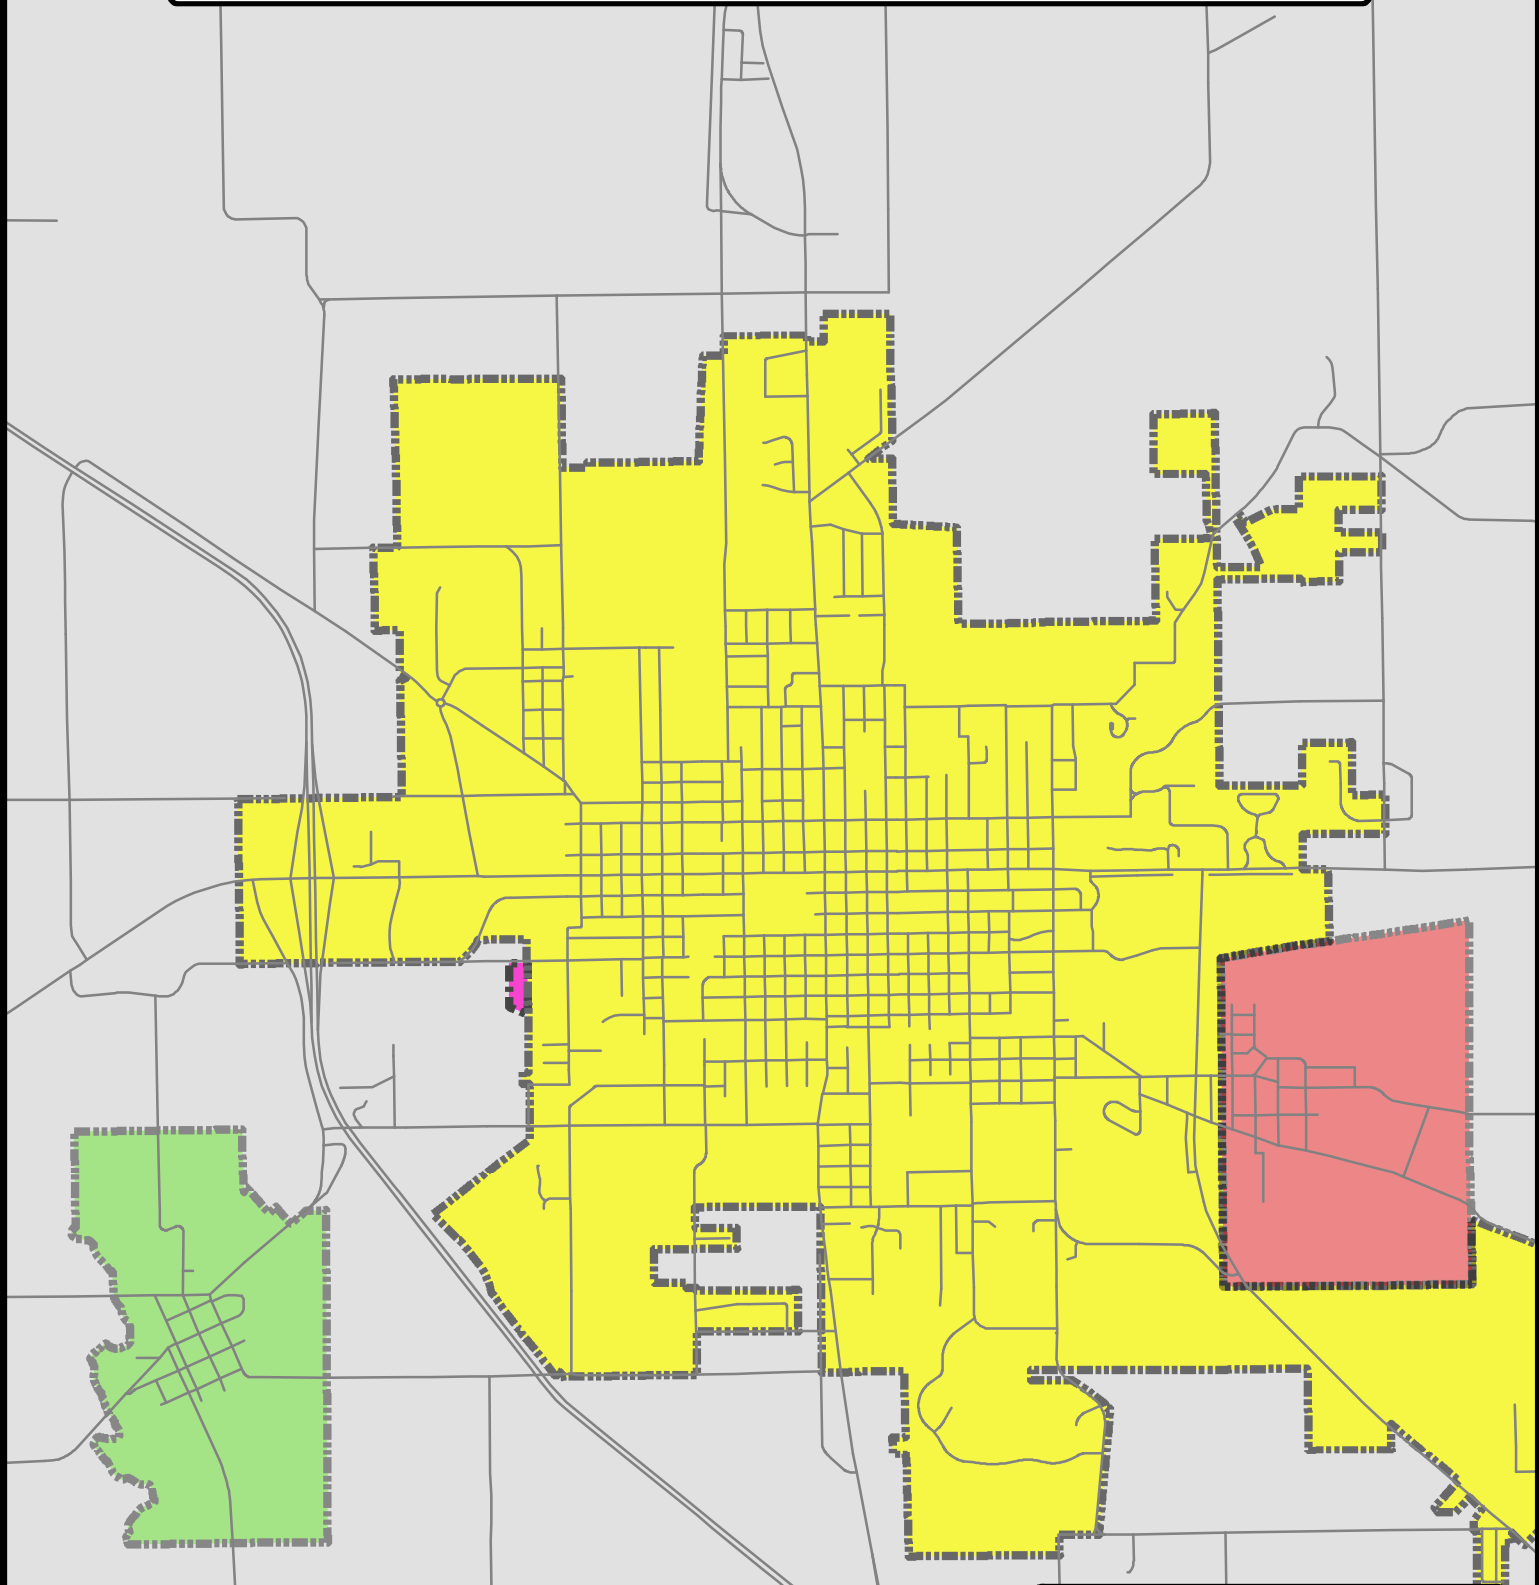

# Proposed Annexation Location Map with Neighboring Cities

## LEGEND

-  Existing Oskaloosa City Limits
-  Proposed Annexation Area
-  City of Beacon
-  City of University Park

Date Created: 1-17-2023