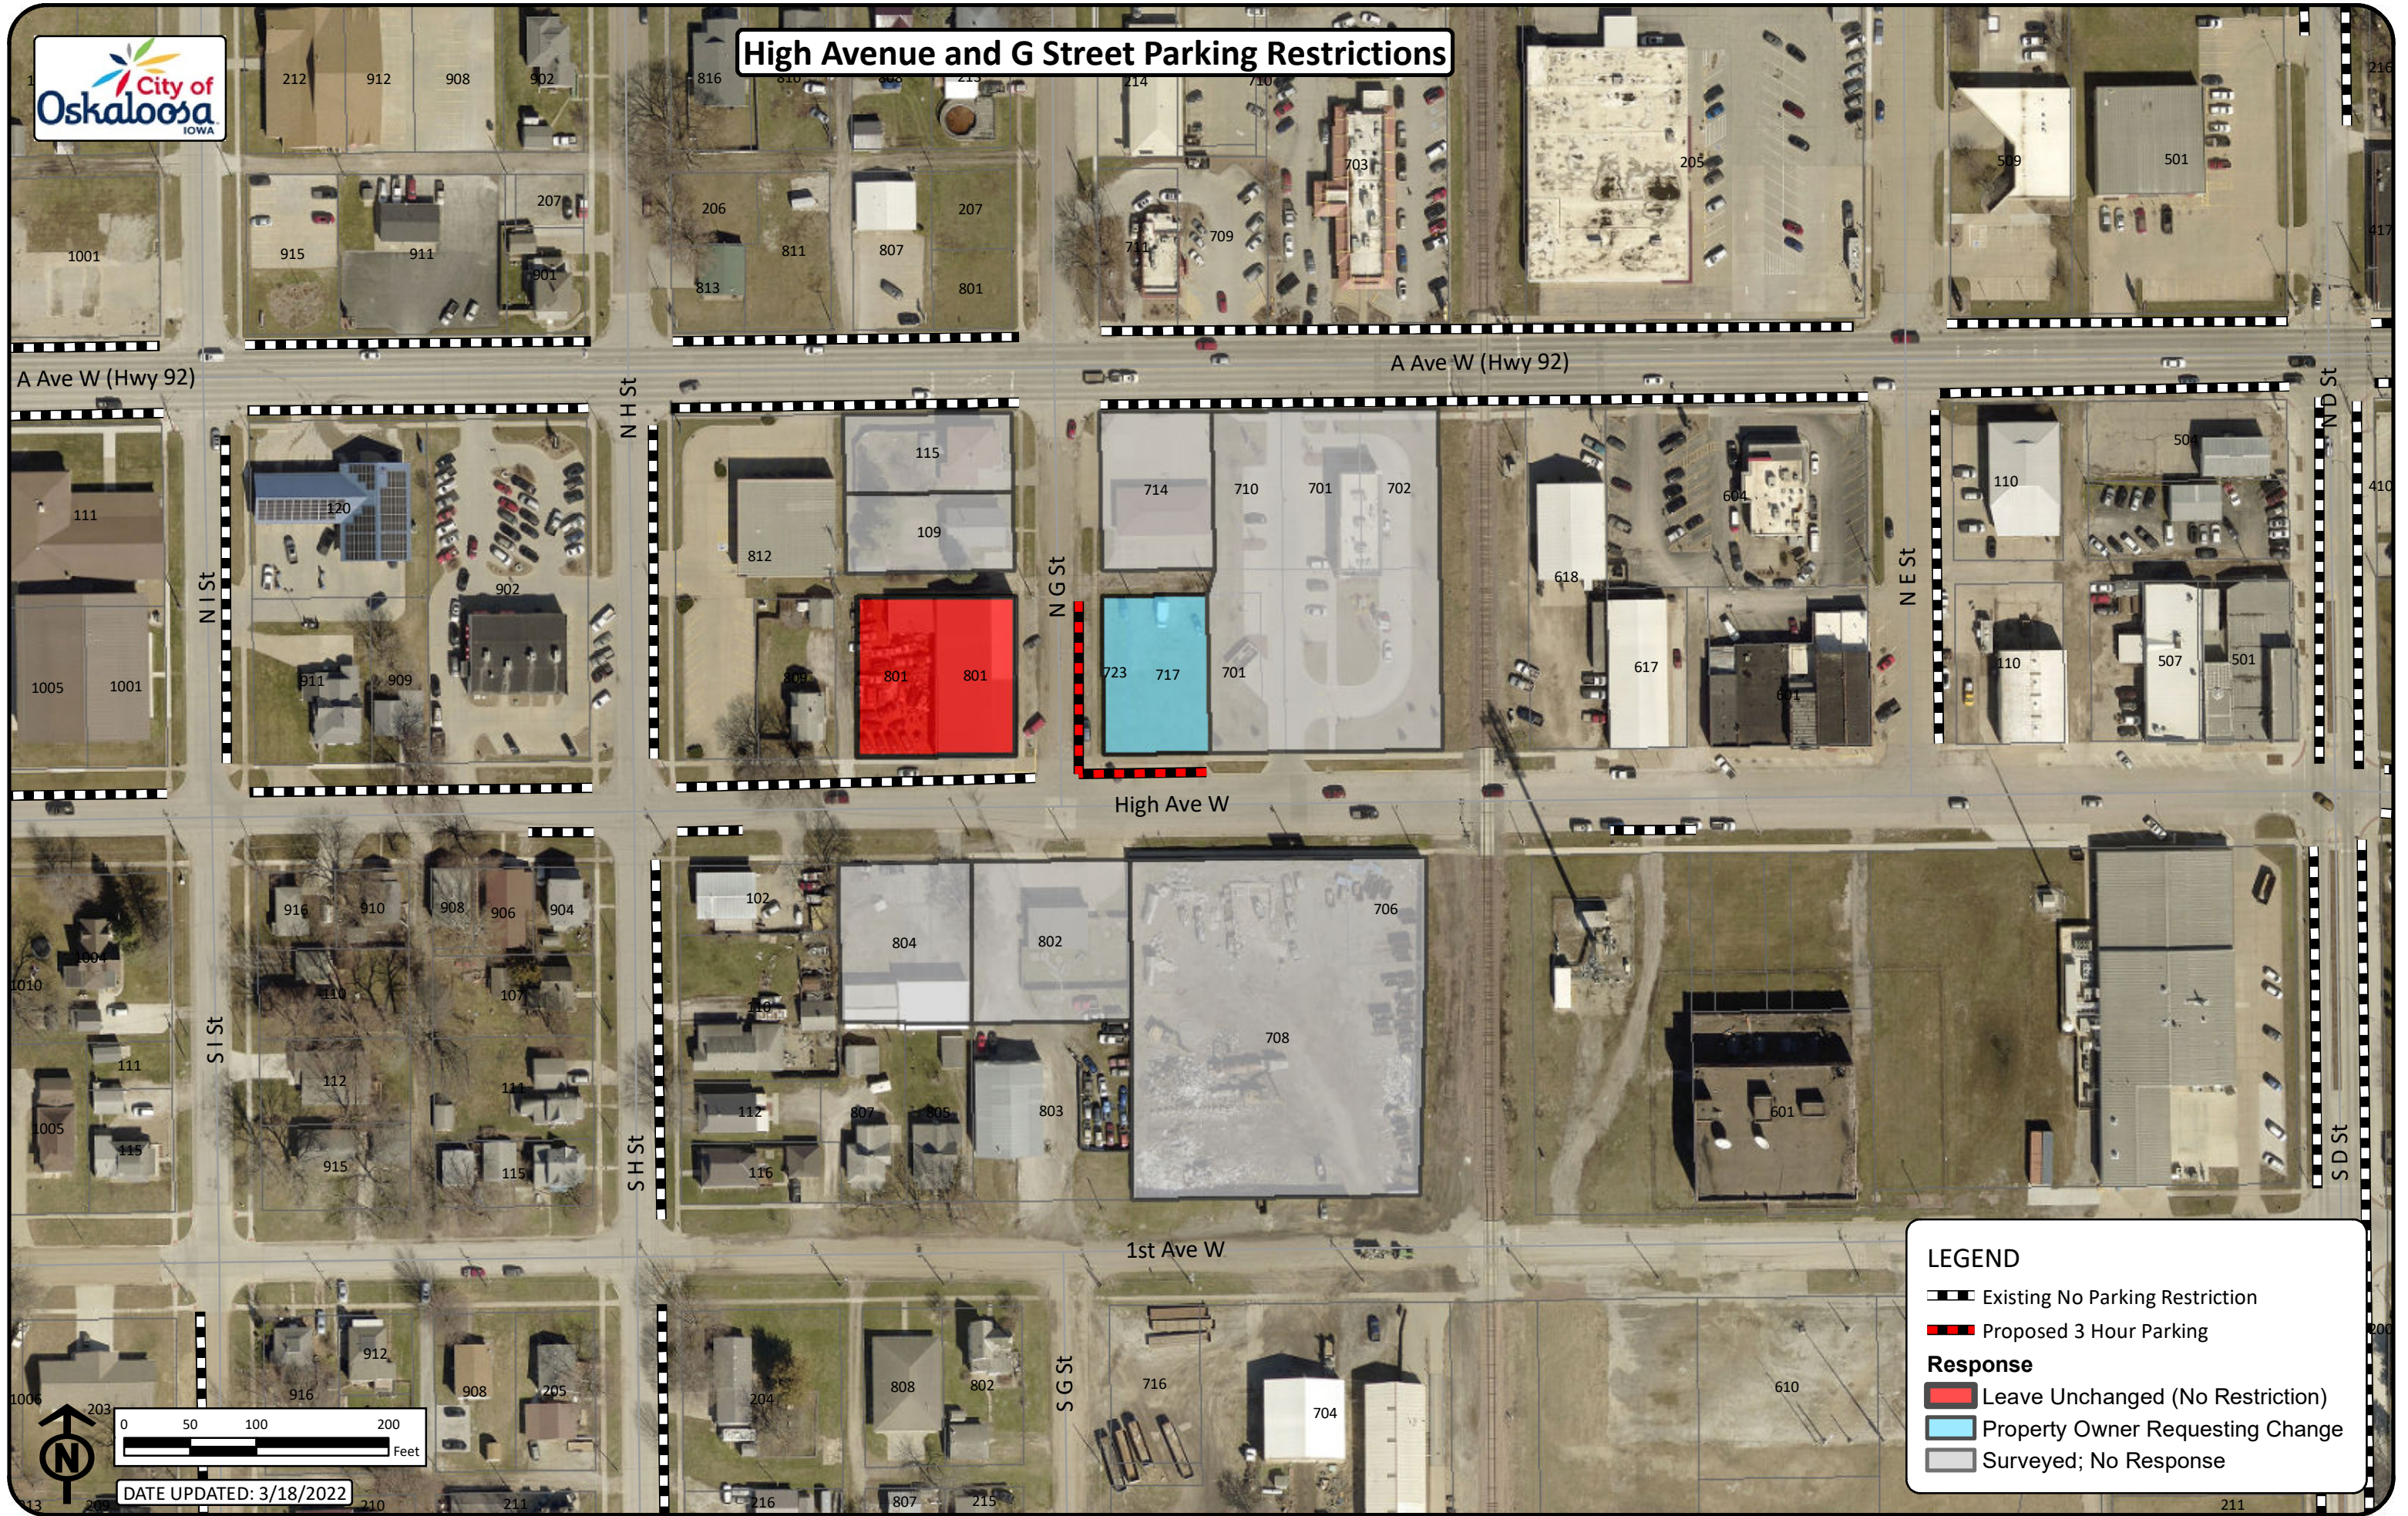

High Avenue and G Street Parking Restrictions

LEGEND

- Existing No Parking Restriction
- Proposed 3 Hour Parking

Response

- Leave Unchanged (No Restriction)
- Property Owner Requesting Change
- Surveyed; No Response