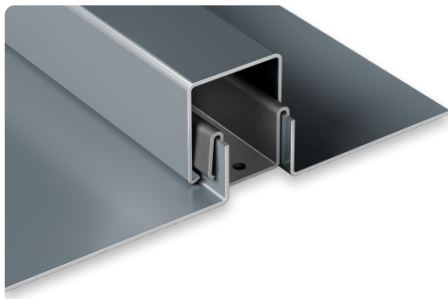

## Snap-On Batten

Metal Roofing Panels

↑ SHARE

📄 SPEC SHEET

### Features

- ✔ Ideal for transition roofs
- ✔ Pencil ribs available
- ✔ 30-year non-prorated finish warranty
- ✔ Panel lengths up to 35'